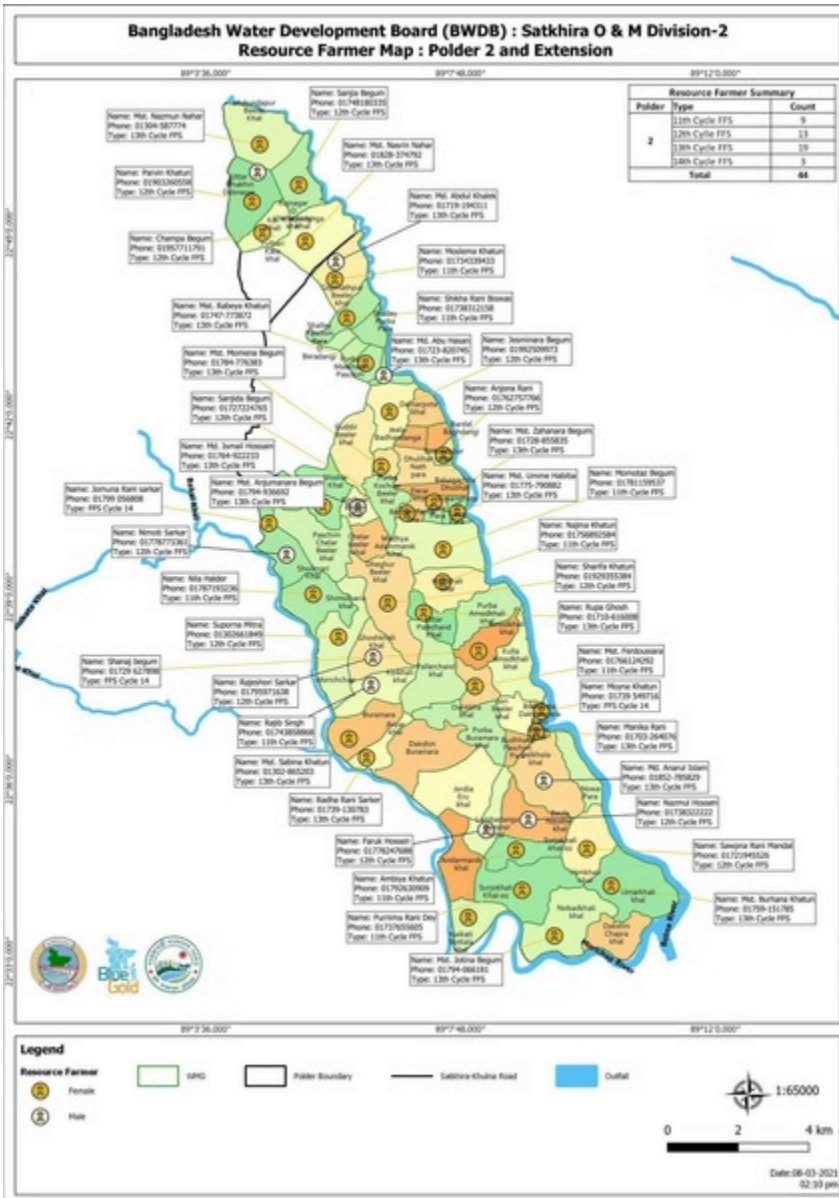

Go to page 1 ▼ Go!

[next page →](#)



resource farmers by polders

maps-polder

An area of low-lying land surrounded by an earthen embankment to prevent flooding by river or seawater, with associated structures which are provided to either drain excess rainwater within the polder or to admit freshwater to be stored in a khal for subsequent use for irrigation.

File history

Click on a date/time to view the file as it appeared at that time.