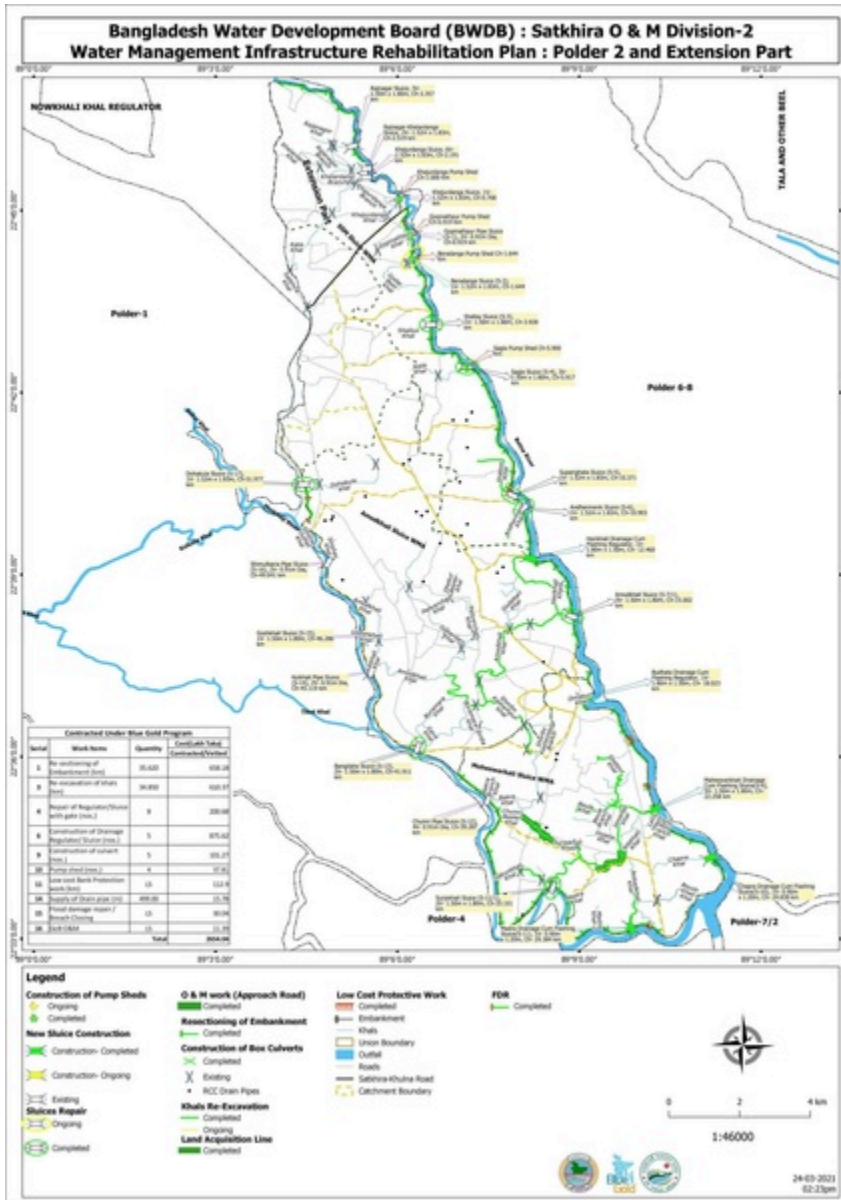

Go to page 1

[next page →](#)



infra rehab by polder

maps-polder

An area of low-lying land surrounded by an earthen embankment to prevent flooding by river or seawater, with associated structures which are provided to either drain excess rainwater within the polder or to admit freshwater to be stored in a khal for subsequent use for irrigation.

File history

Click on a date/time to view the file as it appeared at that time.