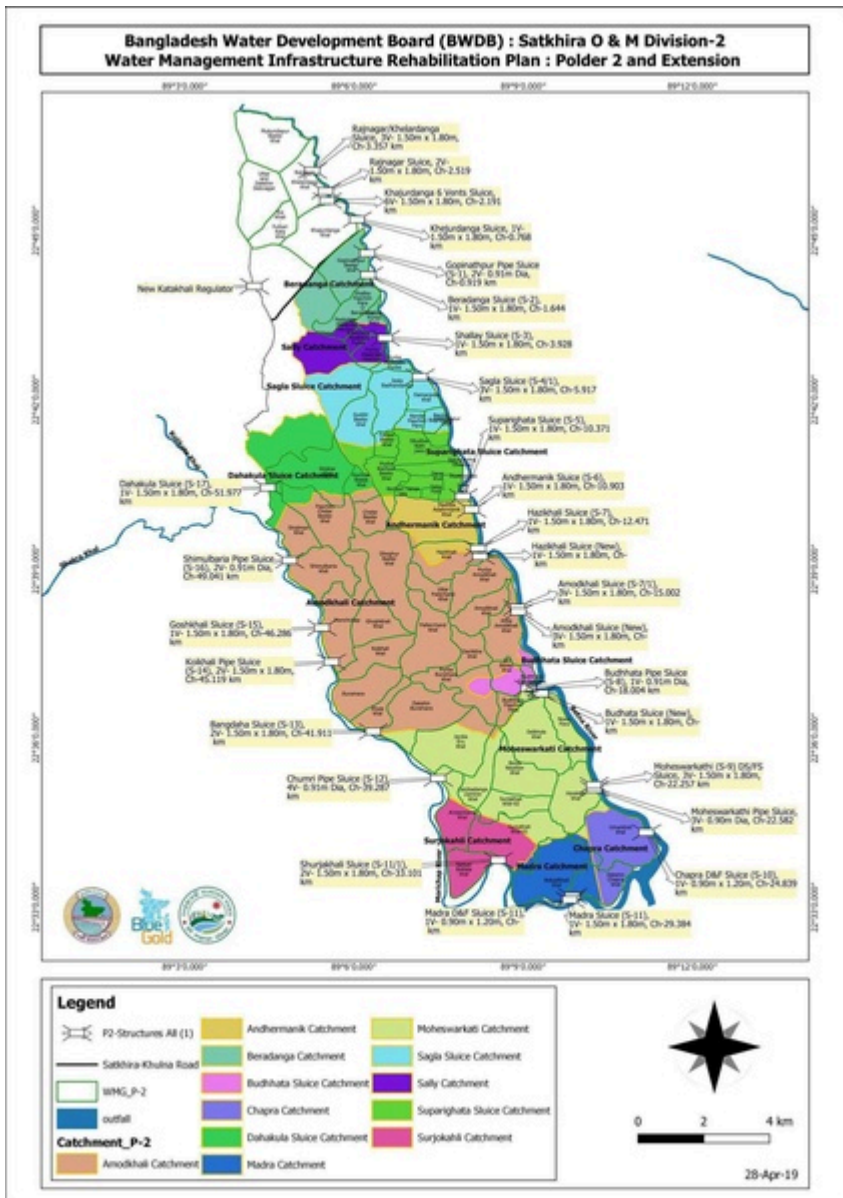

- [File usage](#)