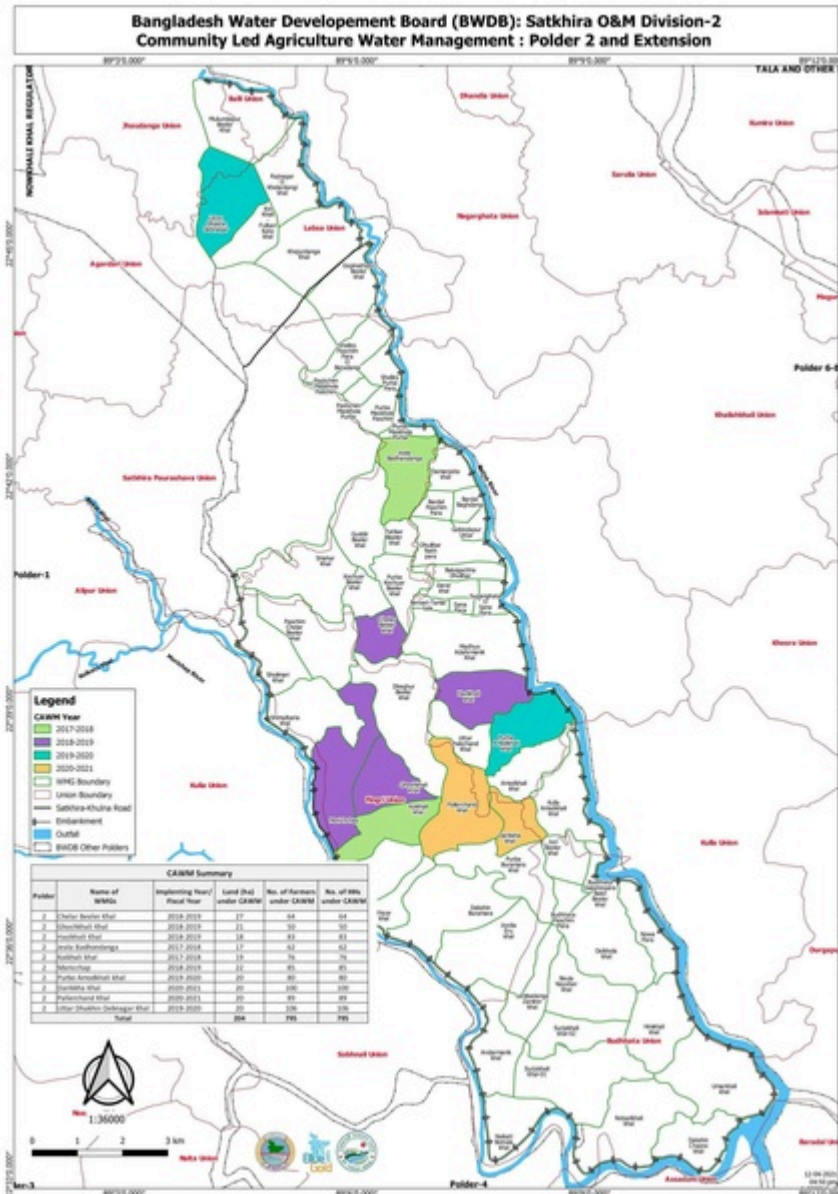

- [File usage](#)