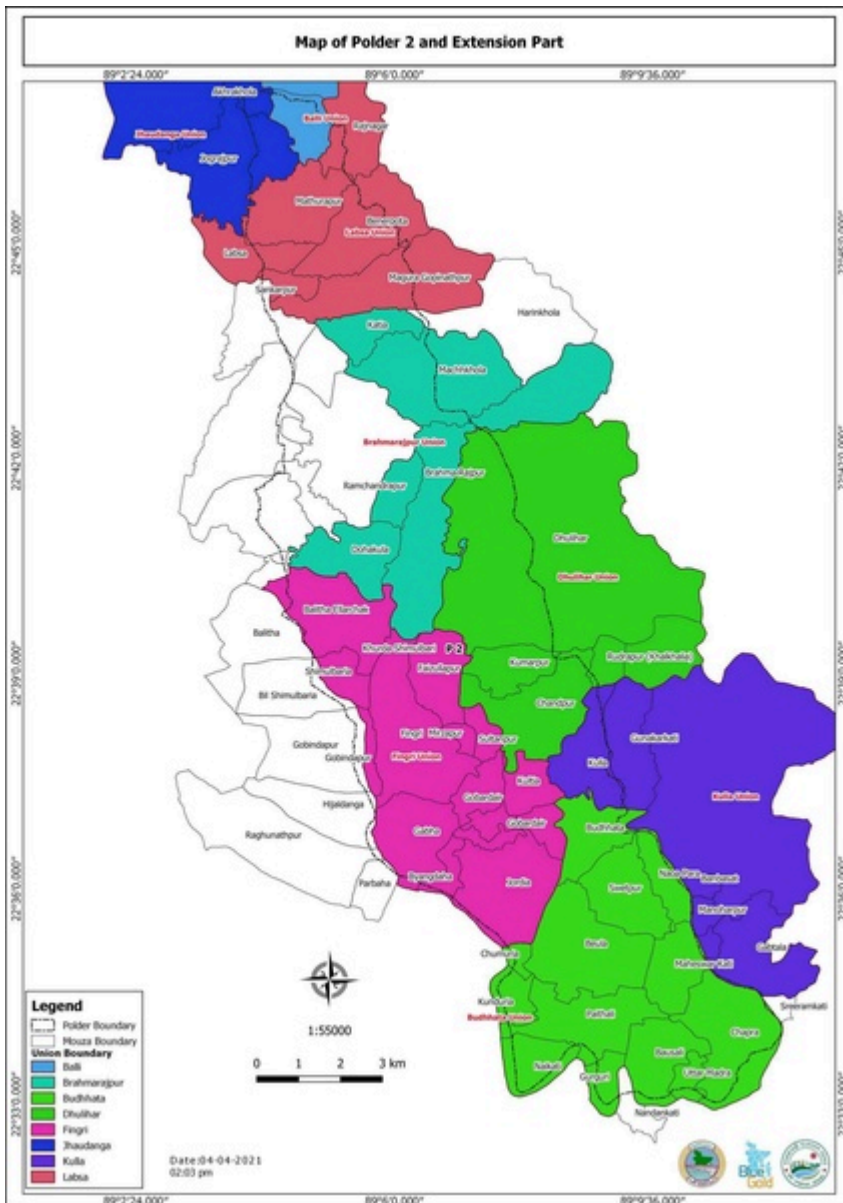

- [File usage](#)

Go to page