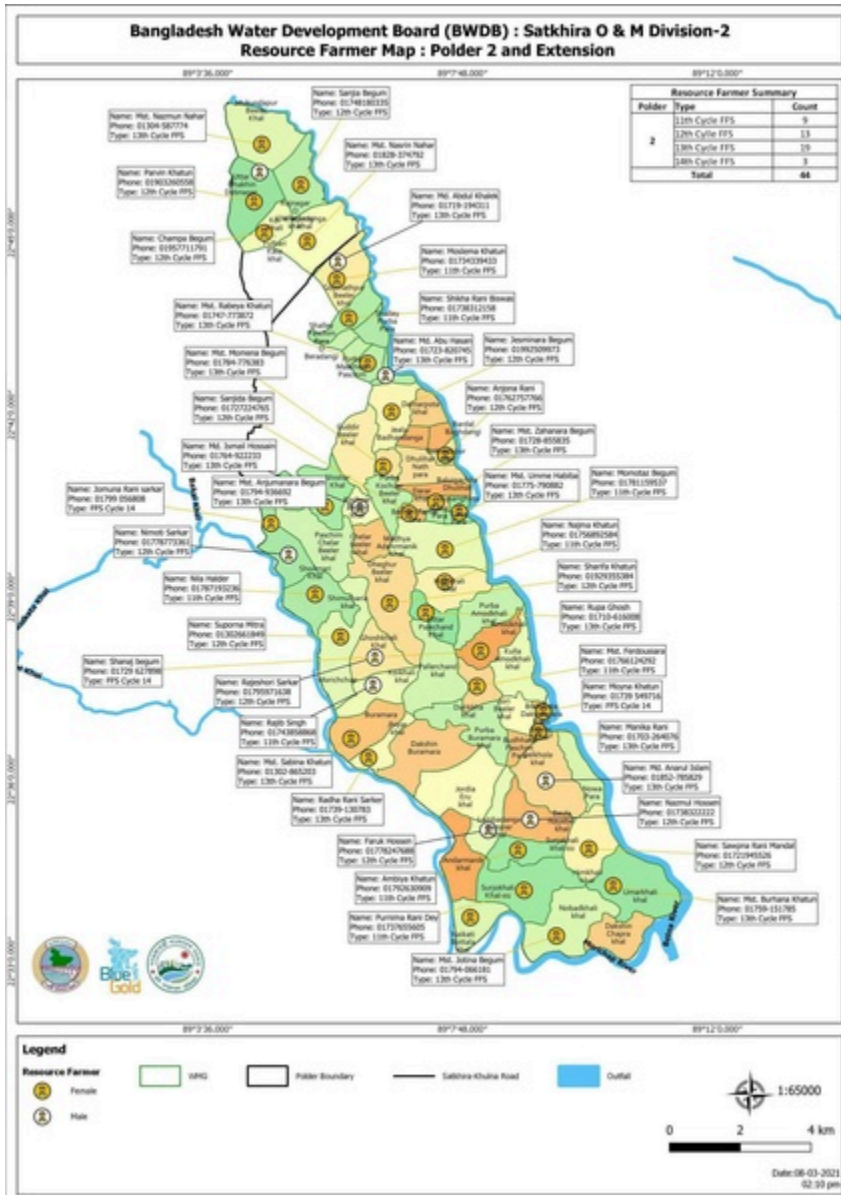

Go to page 1 ▼ Go!

[next page →](#)



resource farmers by polders

maps-polder

An area of low-lying land surrounded by an earthen embankment to prevent flooding by river or seawater, with associated structures which are provided to either drain excess rainwater within the polder or to admit freshwater to be stored in a khal for subsequent use for irrigation.

File history

Click on a date/time to view the file as it appeared at that time.