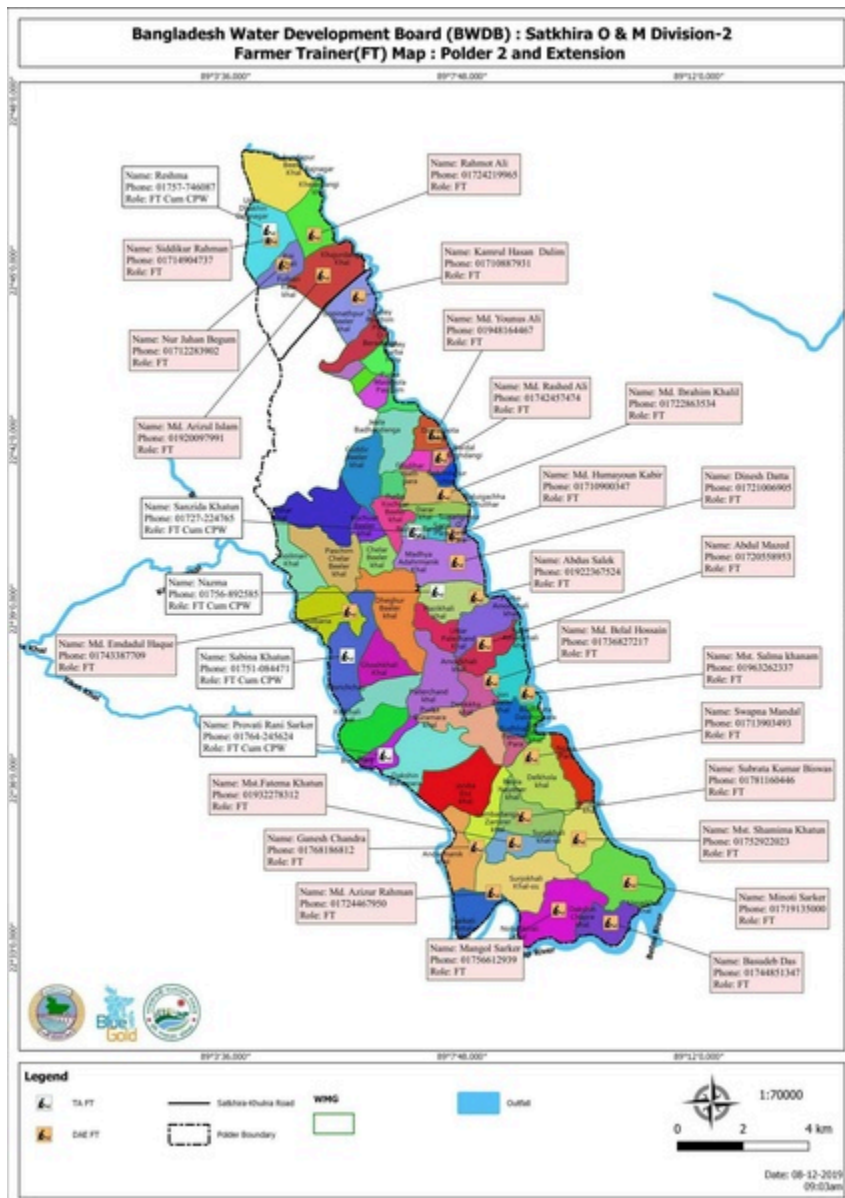

Go to page 1

[next page →](#)



FTs by polder

maps-polder

Farmer Trainer - Well-performing and capable farmers, previously trained in Farmer Field Schools, who became FFS facilitator themselves after ToT training

An area of low-lying land surrounded by an earthen embankment to prevent flooding by river or seawater, with associated structures which are provided to either drain excess rainwater within the polder or to admit freshwater to be stored in a khal for subsequent use for irrigation.