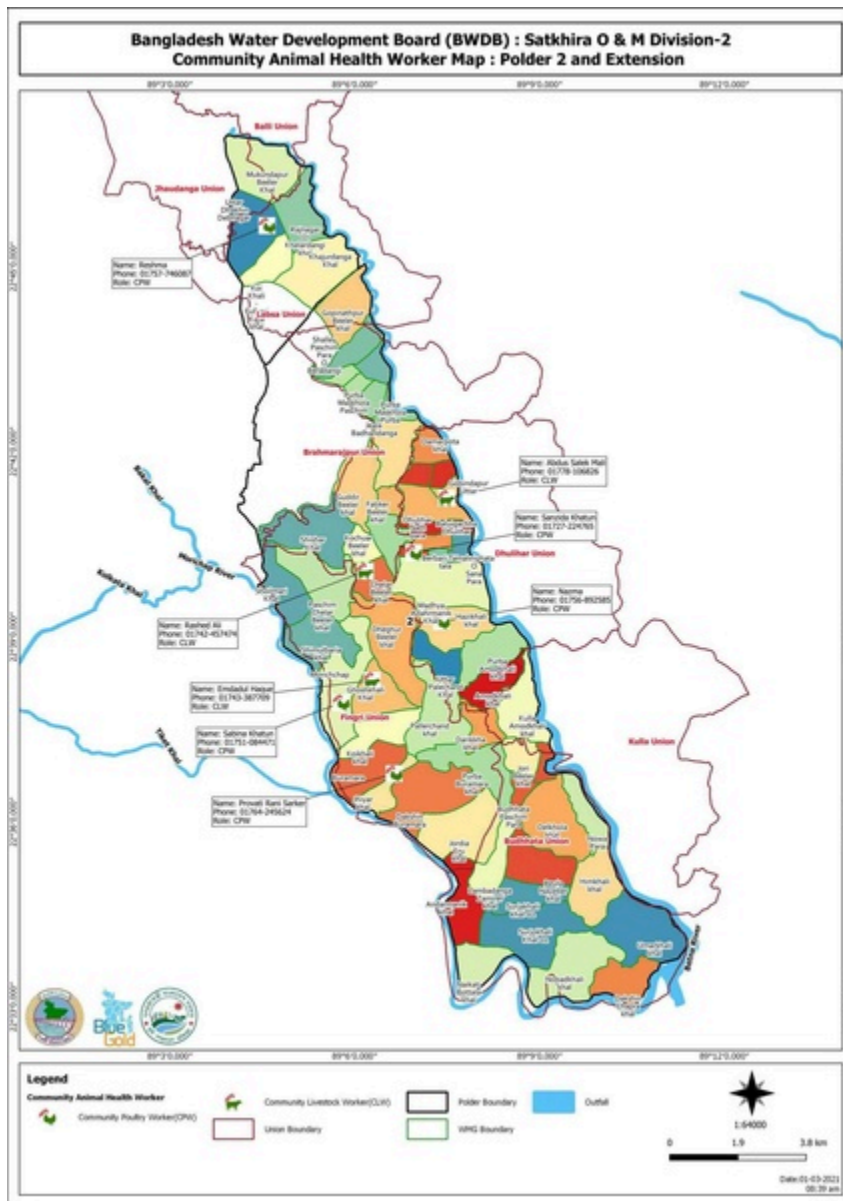

Go to page

[next page →](#)



CAHW - Community Animal Health Workers

maps-polder

Community Animal Health Workers: members of the community who are trained to provide farmers with basic health and production support for their animals

Community Animal Health Workers: members of the community who are trained to provide farmers with basic health and production support for their animals

An area of low-lying land surrounded by an earthen embankment to prevent flooding by river or seawater, with associated structures which are provided to either drain excess rainwater within the polder or to admit freshwater to be stored in a khal for subsequent use for irrigation.