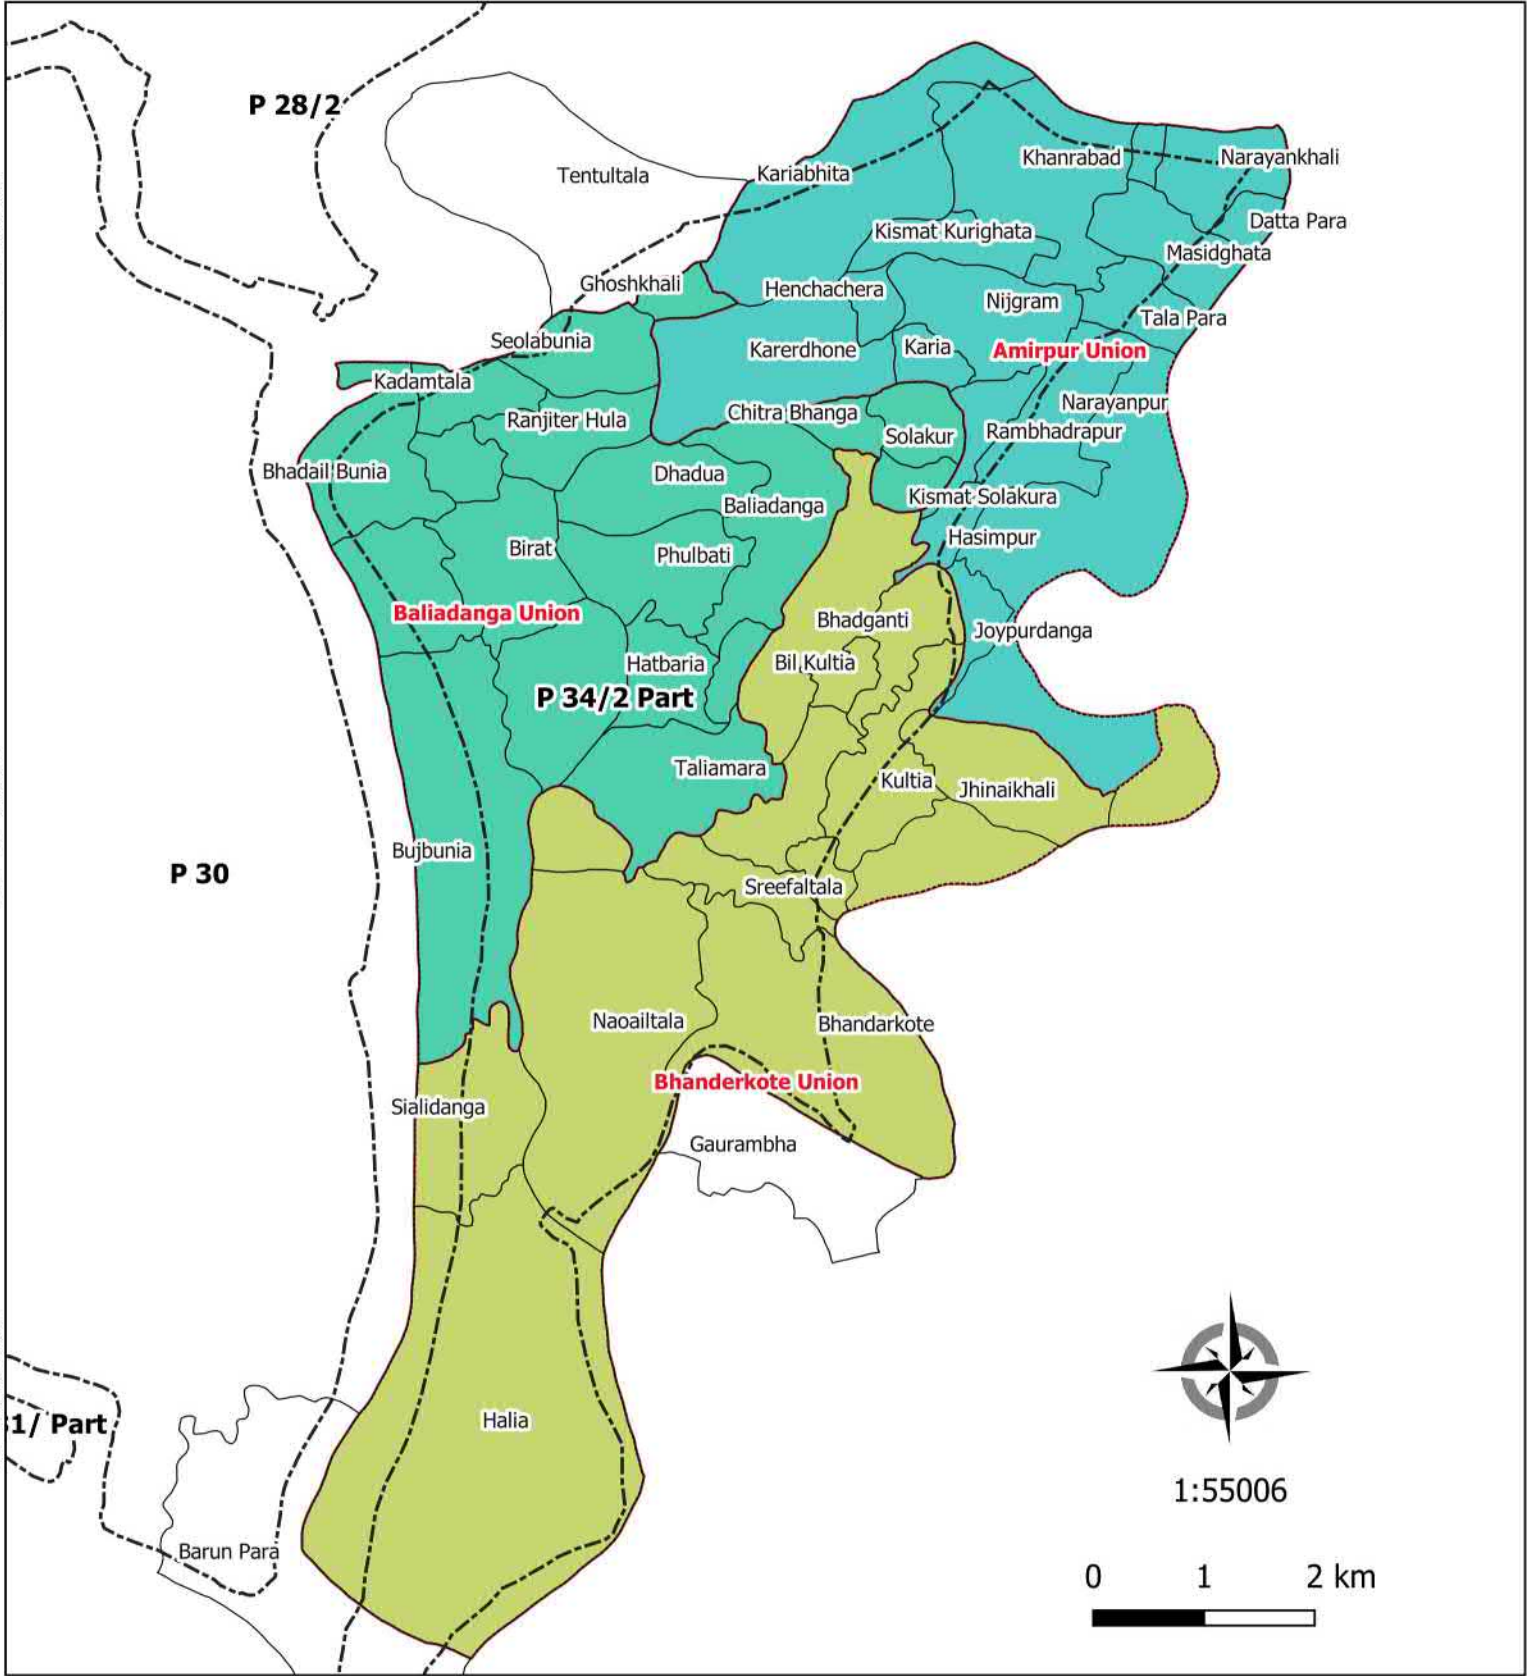

Map of Polder 34/2 Part

89°31'12.000"

89°34'48.000"

P 30

P 34/2 Part

Baliadanga Union

Amirpur Union

Bhandarkote Union

1:55006

0 1 2 km

Legend

- Polder Boundary
- Mouza Boundary
- **Union Boundary**
- Amirpur
- Baliadanga
- Bhandarkote

Date:04-04-2021
12:42 pm