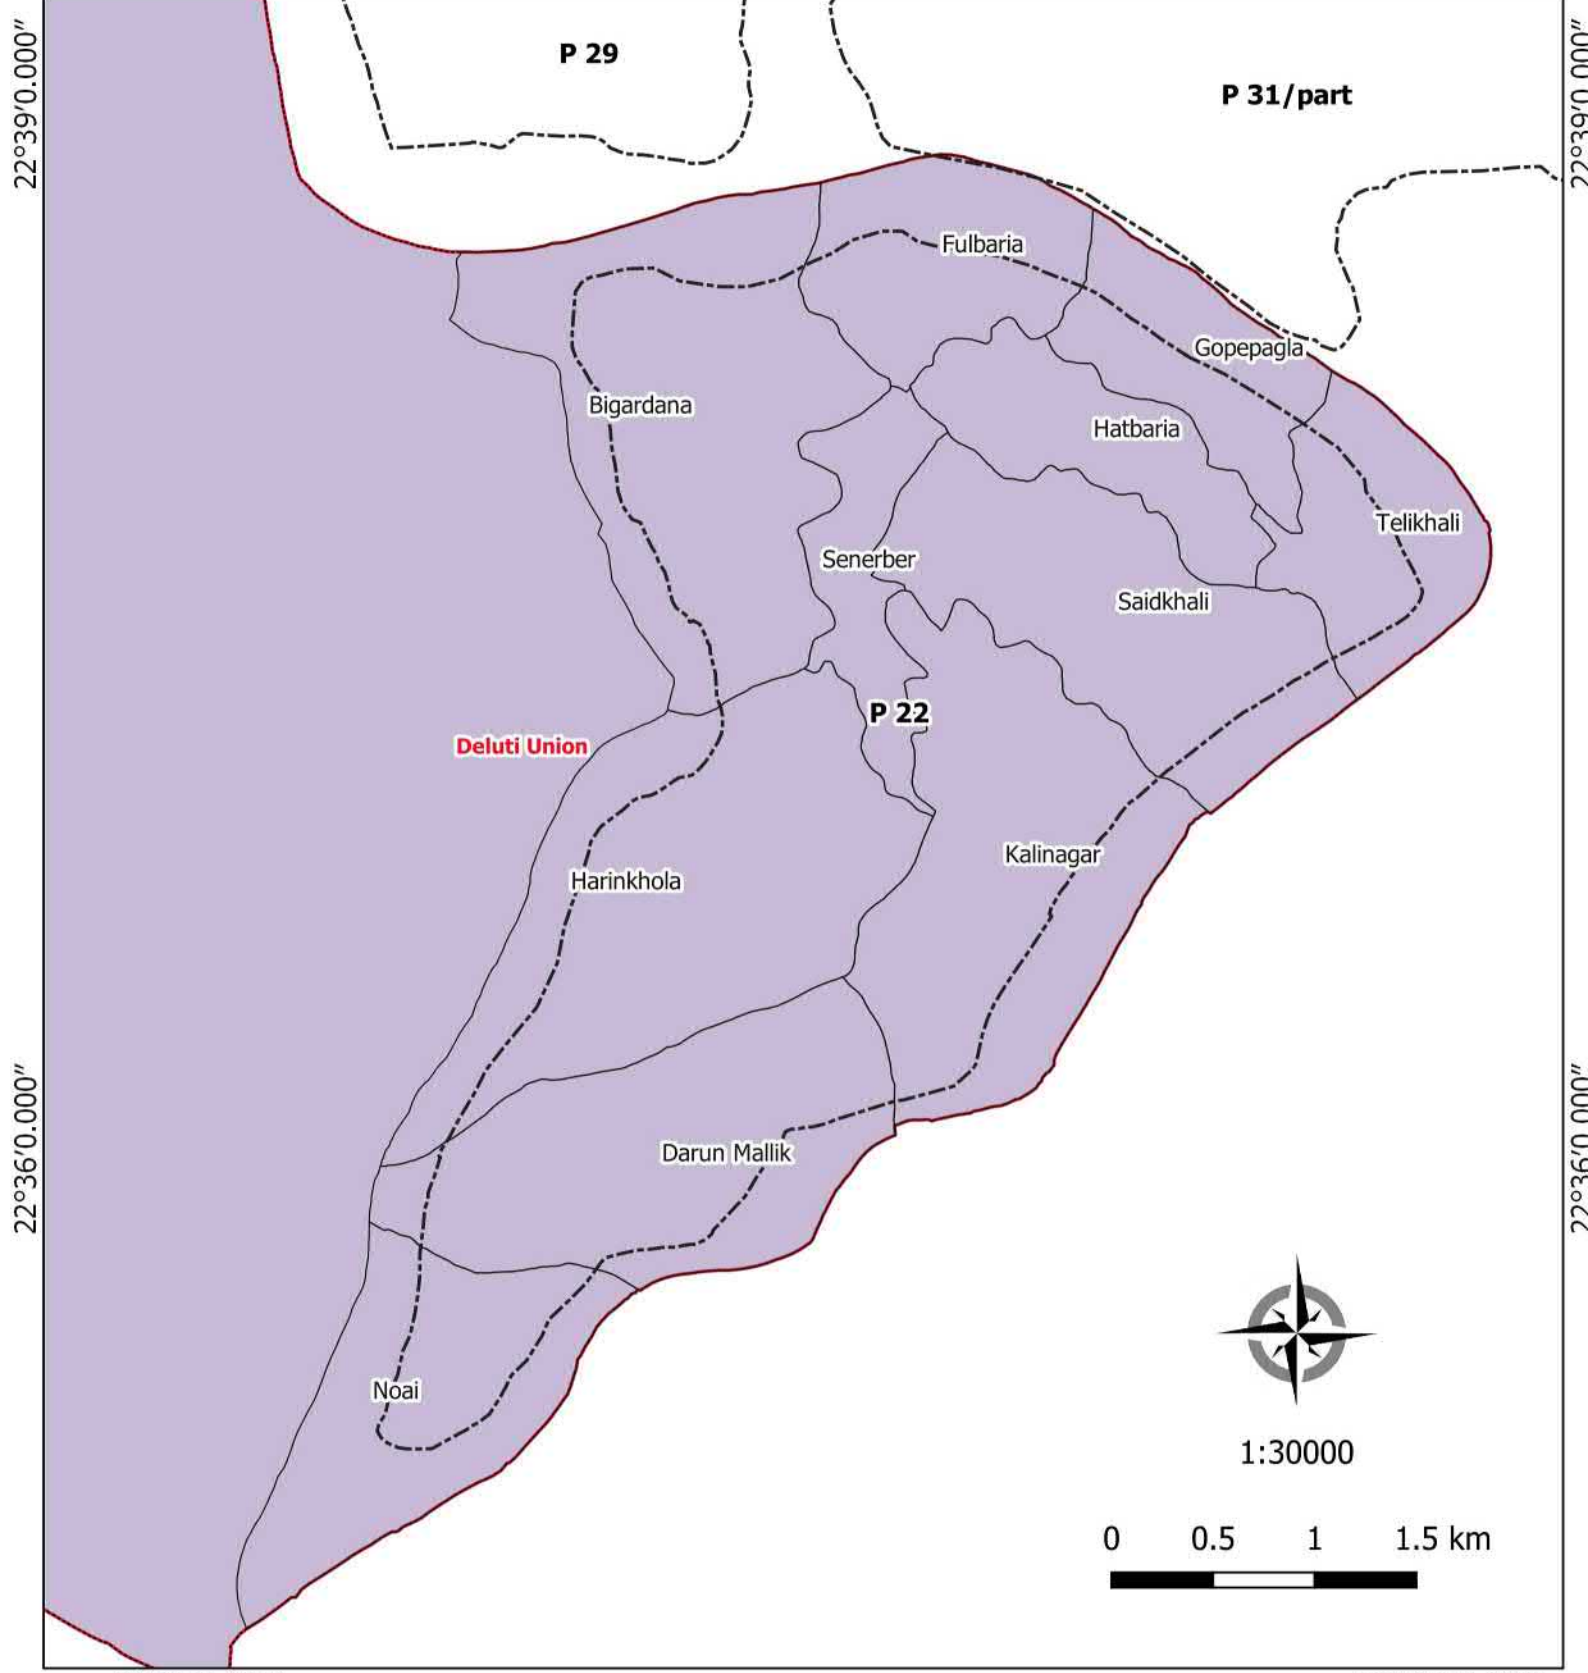

Map of Polder 22

89°24'0.000"

89°27'36.000"

Legend

- Polder Boundary
- Mouza Boundary
- Union Boundary
- Deluti

Date:04-04-2021
02:06 pm