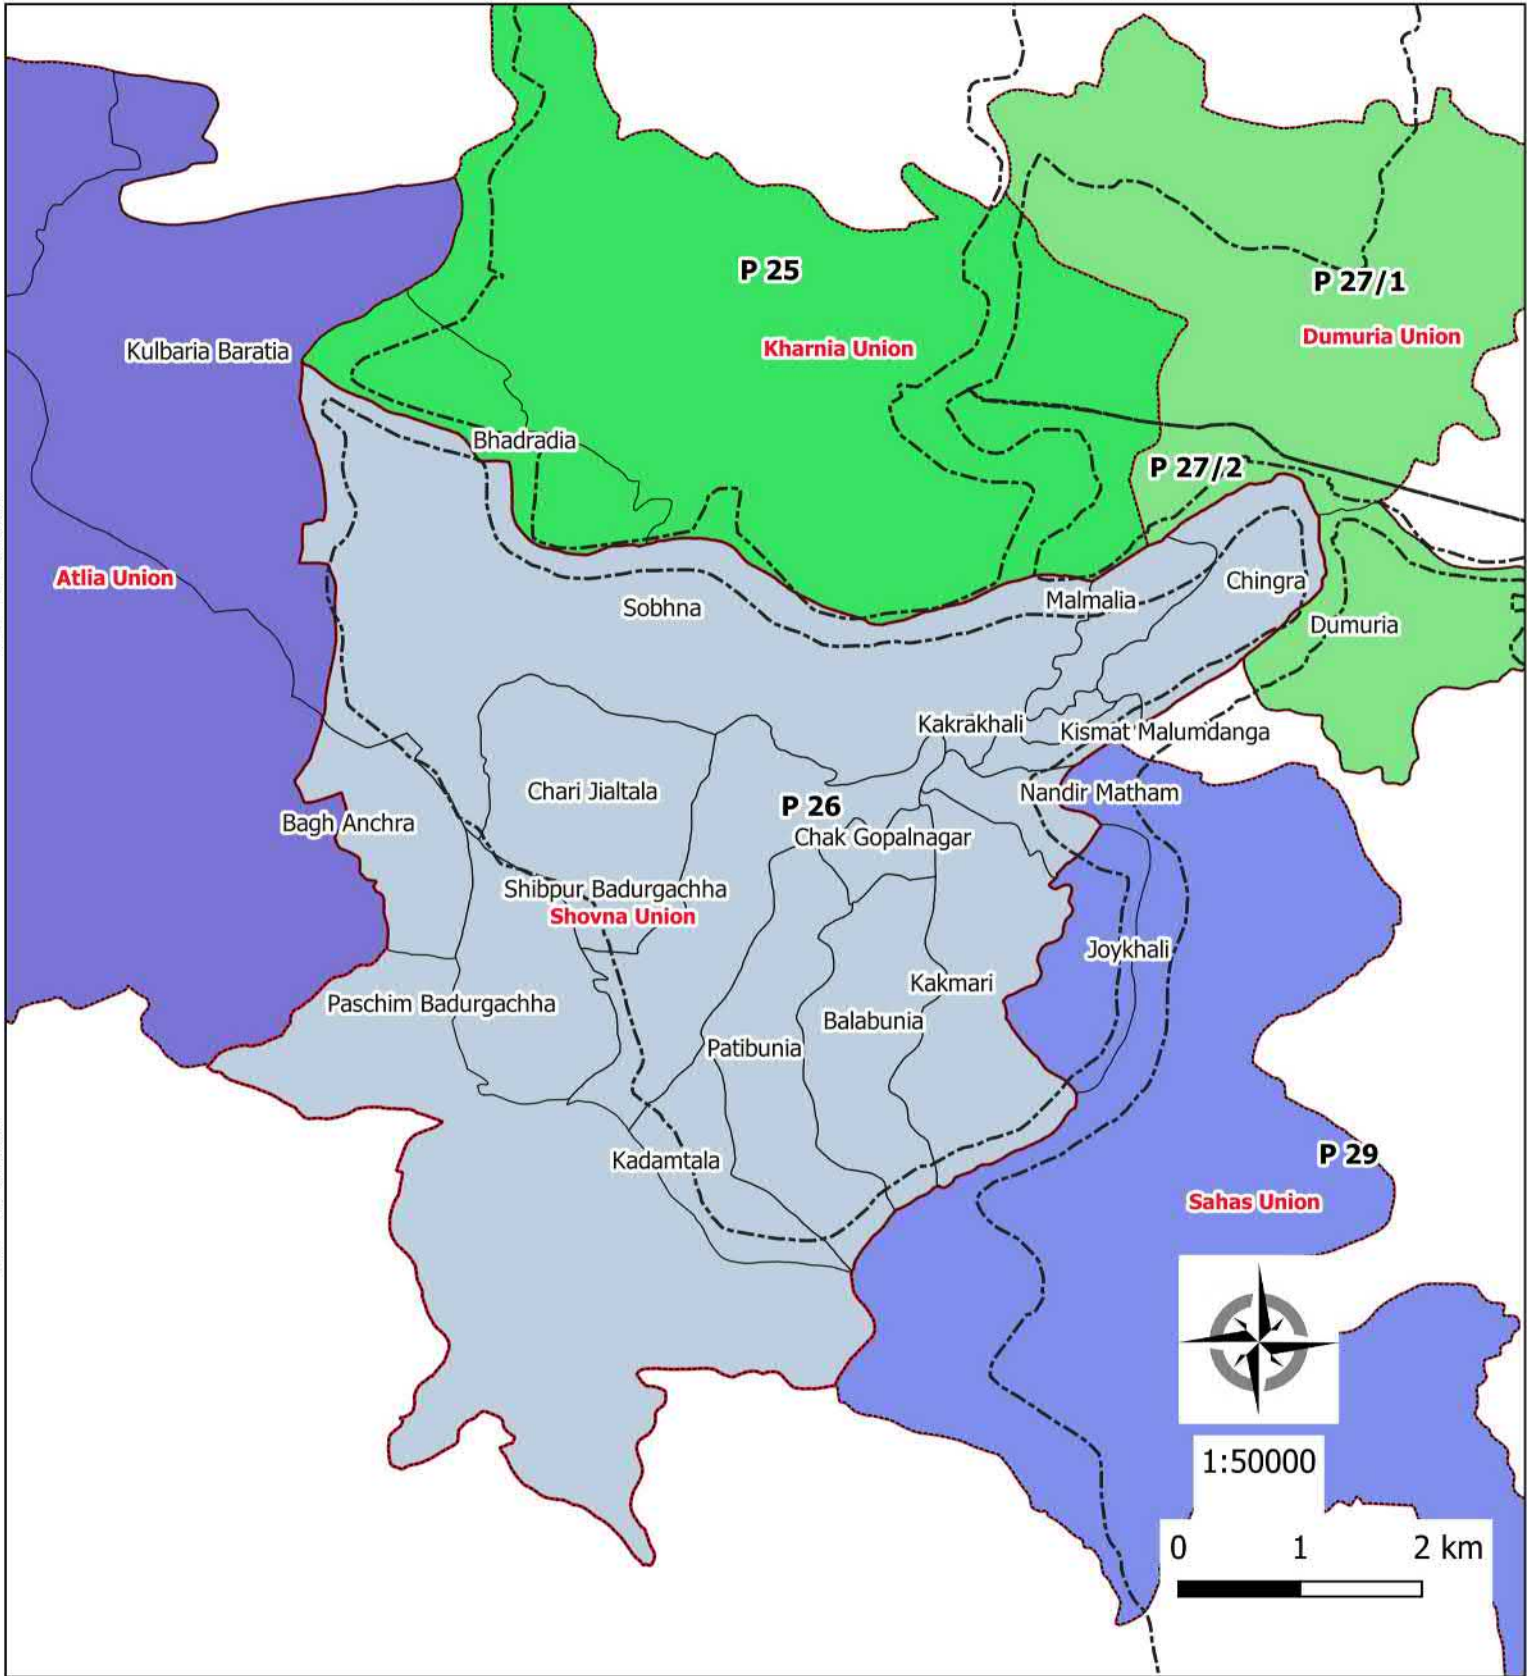

Map of Polder 26

89°20'24.000"

89°24'0.000"

89°20'24.000"

89°24'0.000"

Legend

- Polder Boundary
- Dumuria
- Shovna
- Mouza Boundary
- Kharnia
- Atlia
- Sahas

Date:04-04-2021
02:06 pm