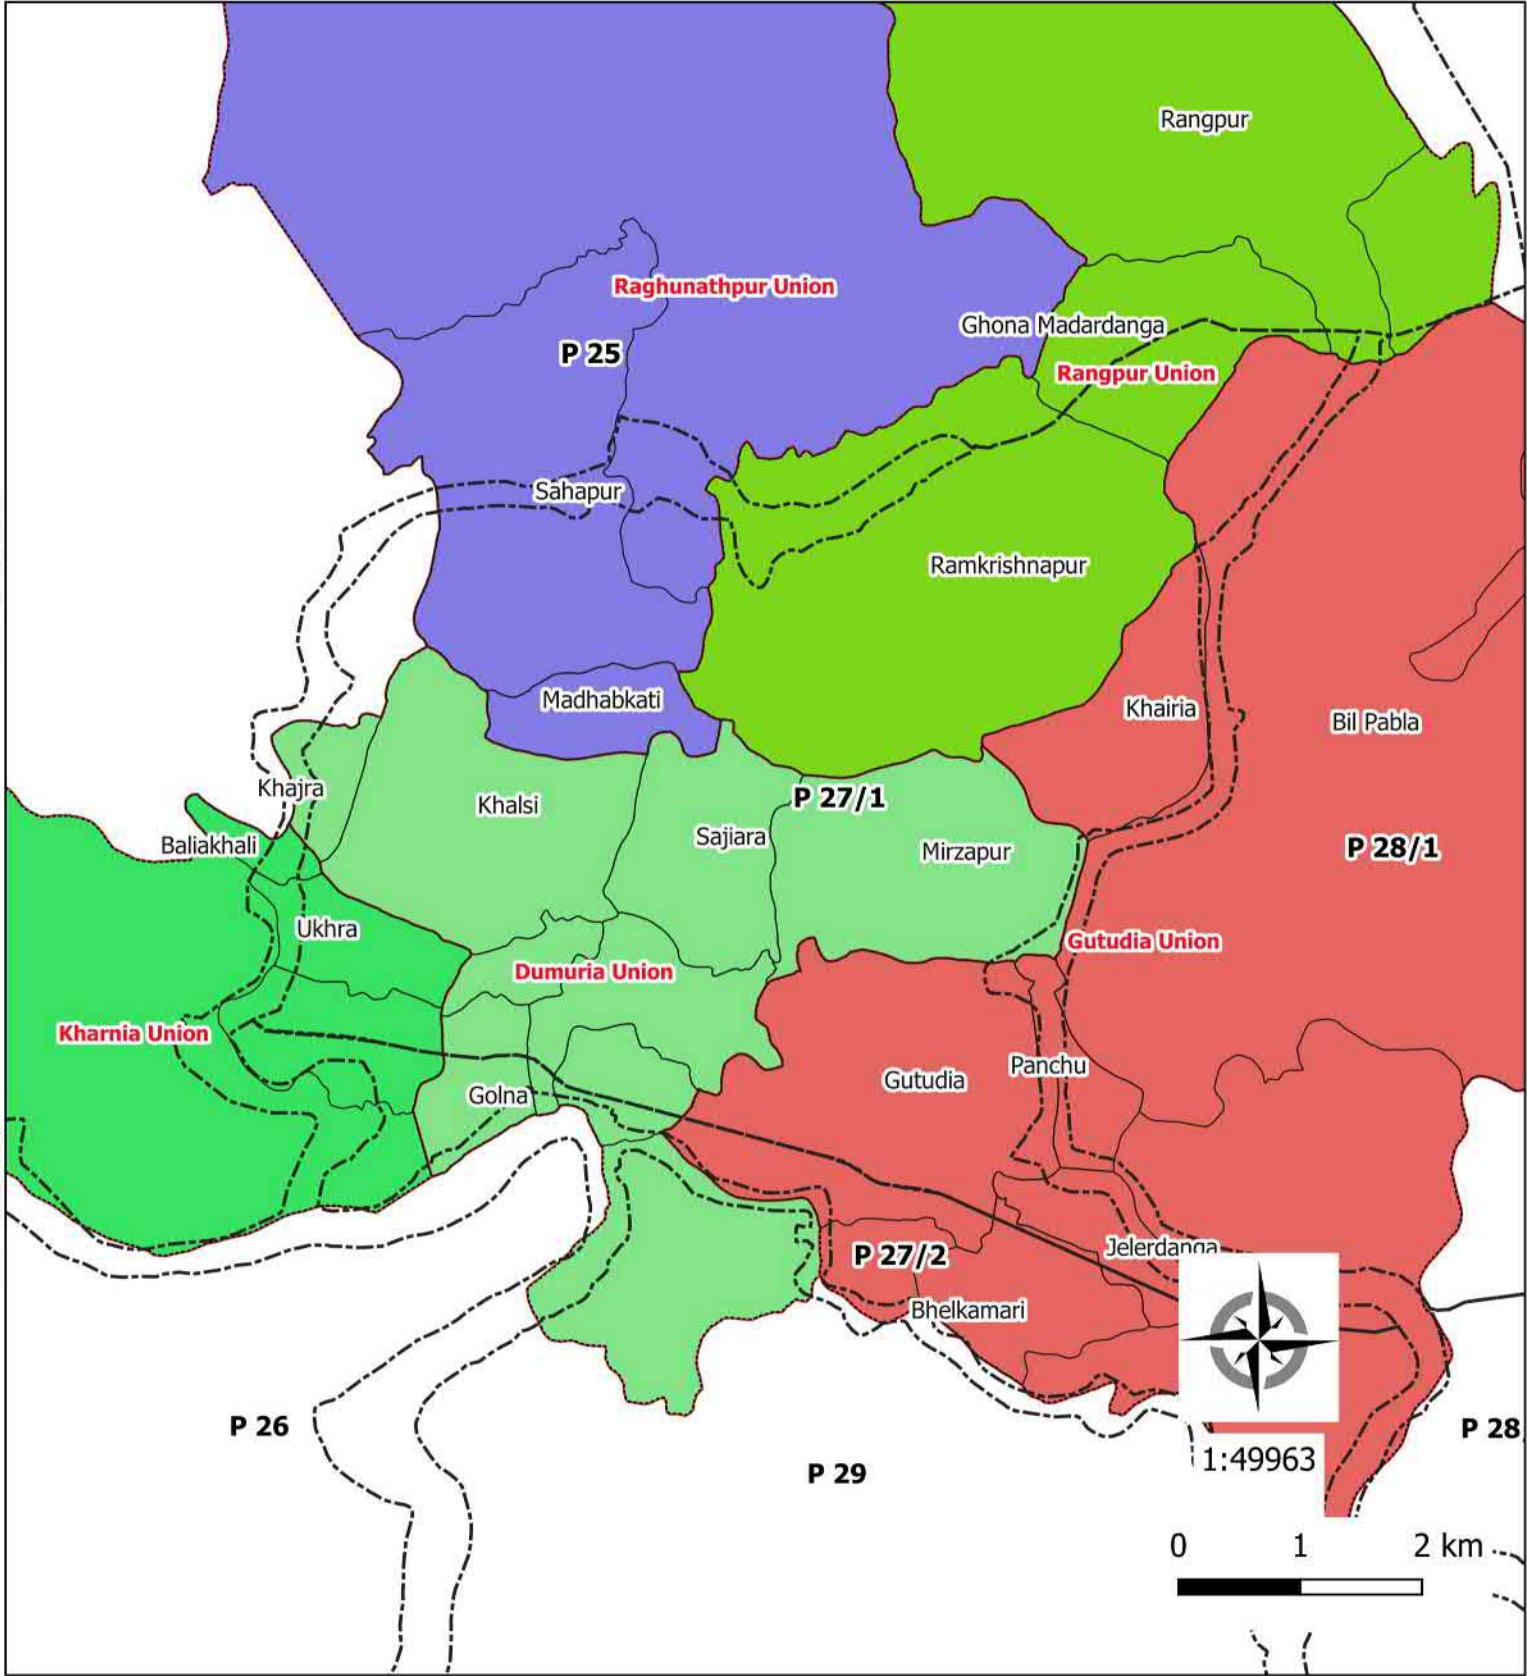

Map of Polder 27/1

89°24'0.000"

89°27'36.000"

89°24'0.000"

89°27'36.000"

Legend

- Mouza Boundary
- Gutudia
- Raghunathpur
- Kharnia
- Rangpur
- Dumuria

Date:04-04-2021
02:07 pm