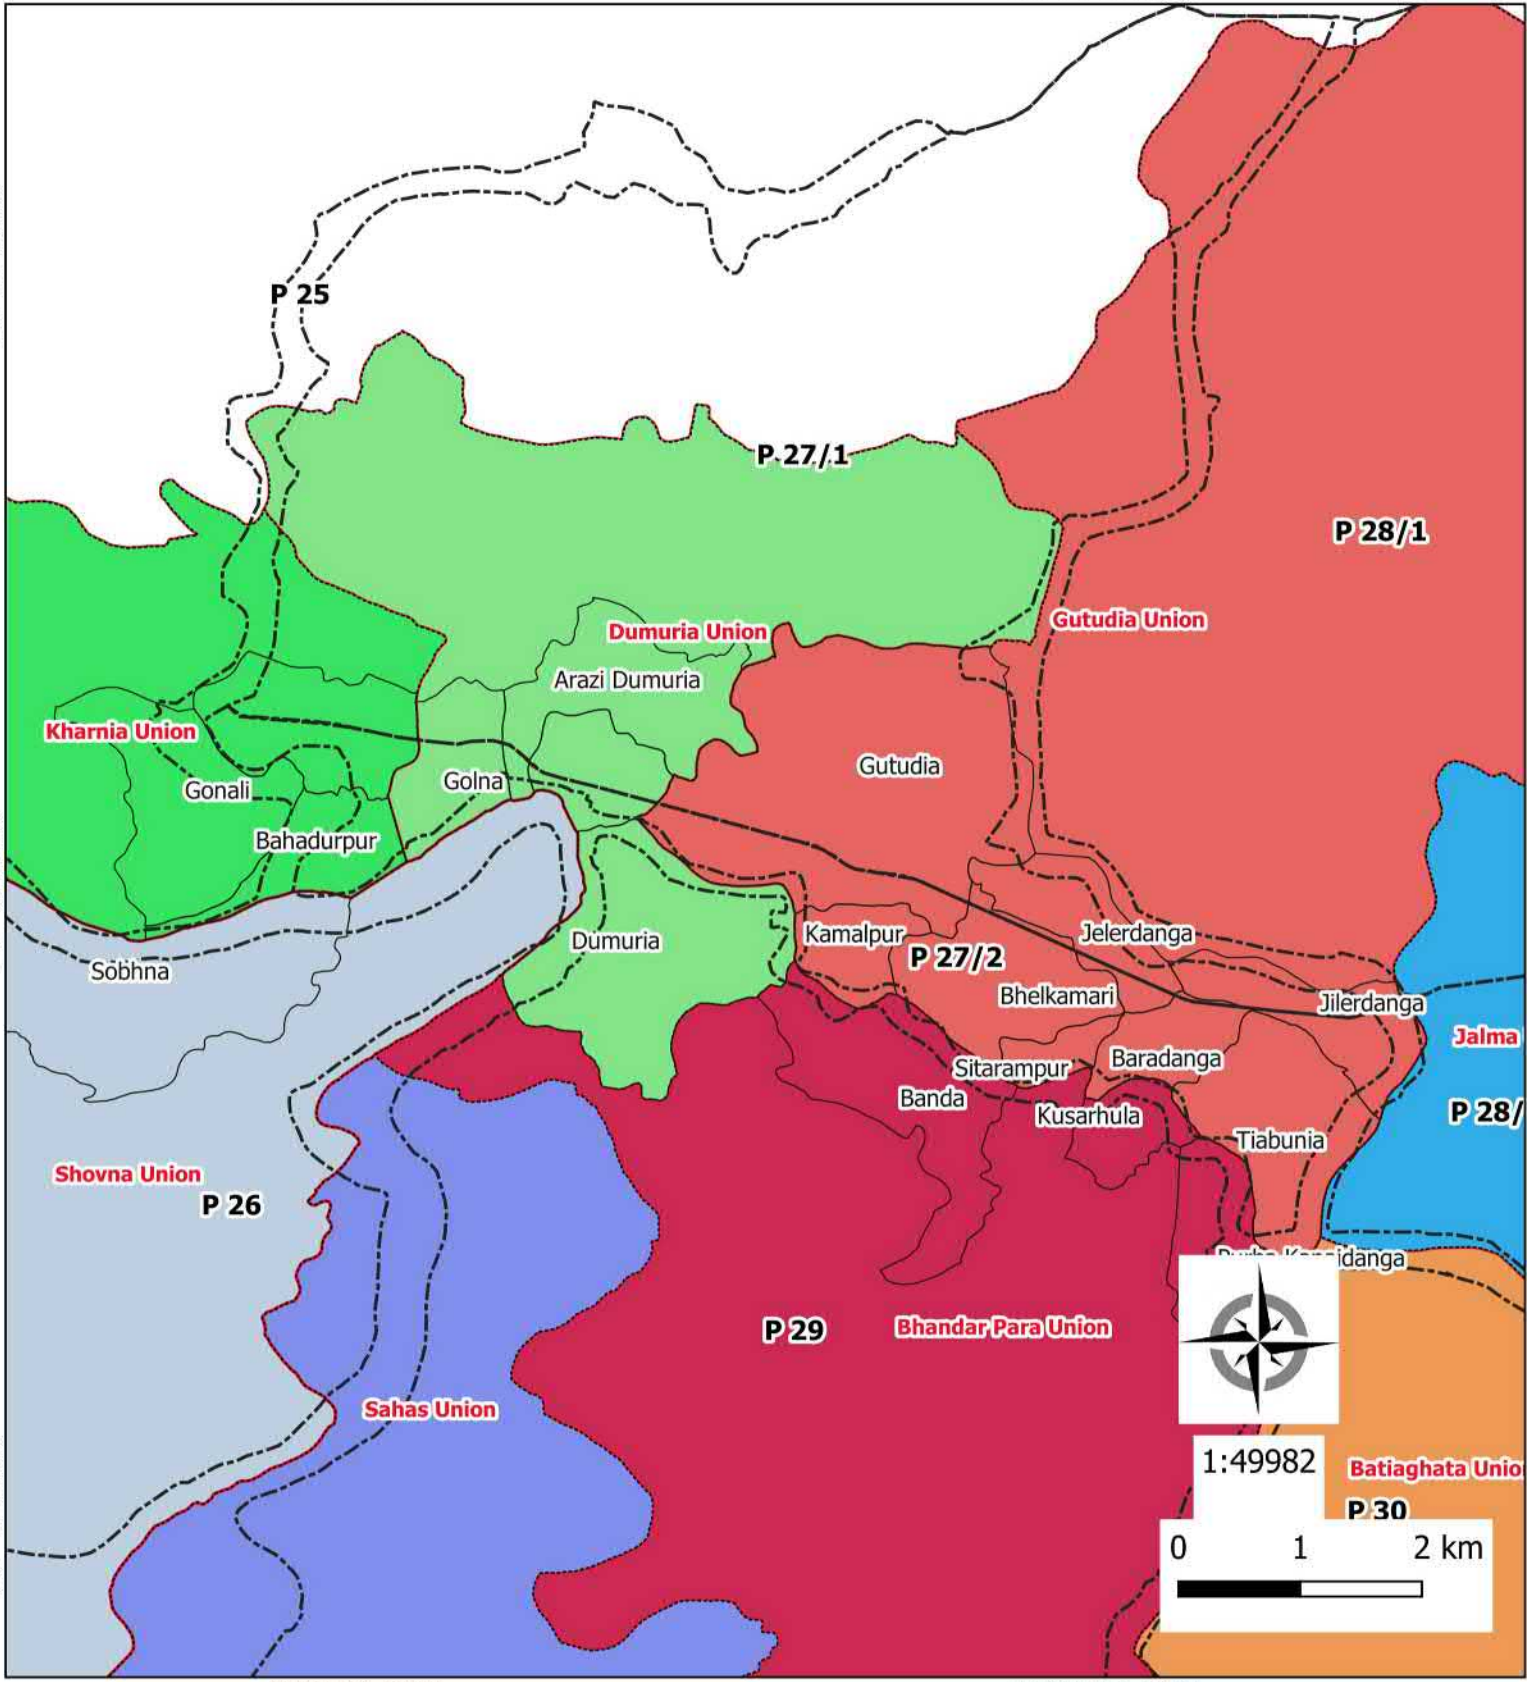

Map of Polder 27/2

89°24'0.000"

89°27'36.000"

22°51'0.000"

22°51'0.000"

22°48'0.000"

22°48'0.000"

22°45'0.000"

22°45'0.000"

89°24'0.000"

89°27'36.000"

Legend

Polder Boundary	Bhandar Para	Kharnia
Mouza Boundary	Dumuria	Sahas
Union Boundary	Gutudia	Shovna
Batiaghata	Jalma	

Date:04-04-2021
02:07 pm