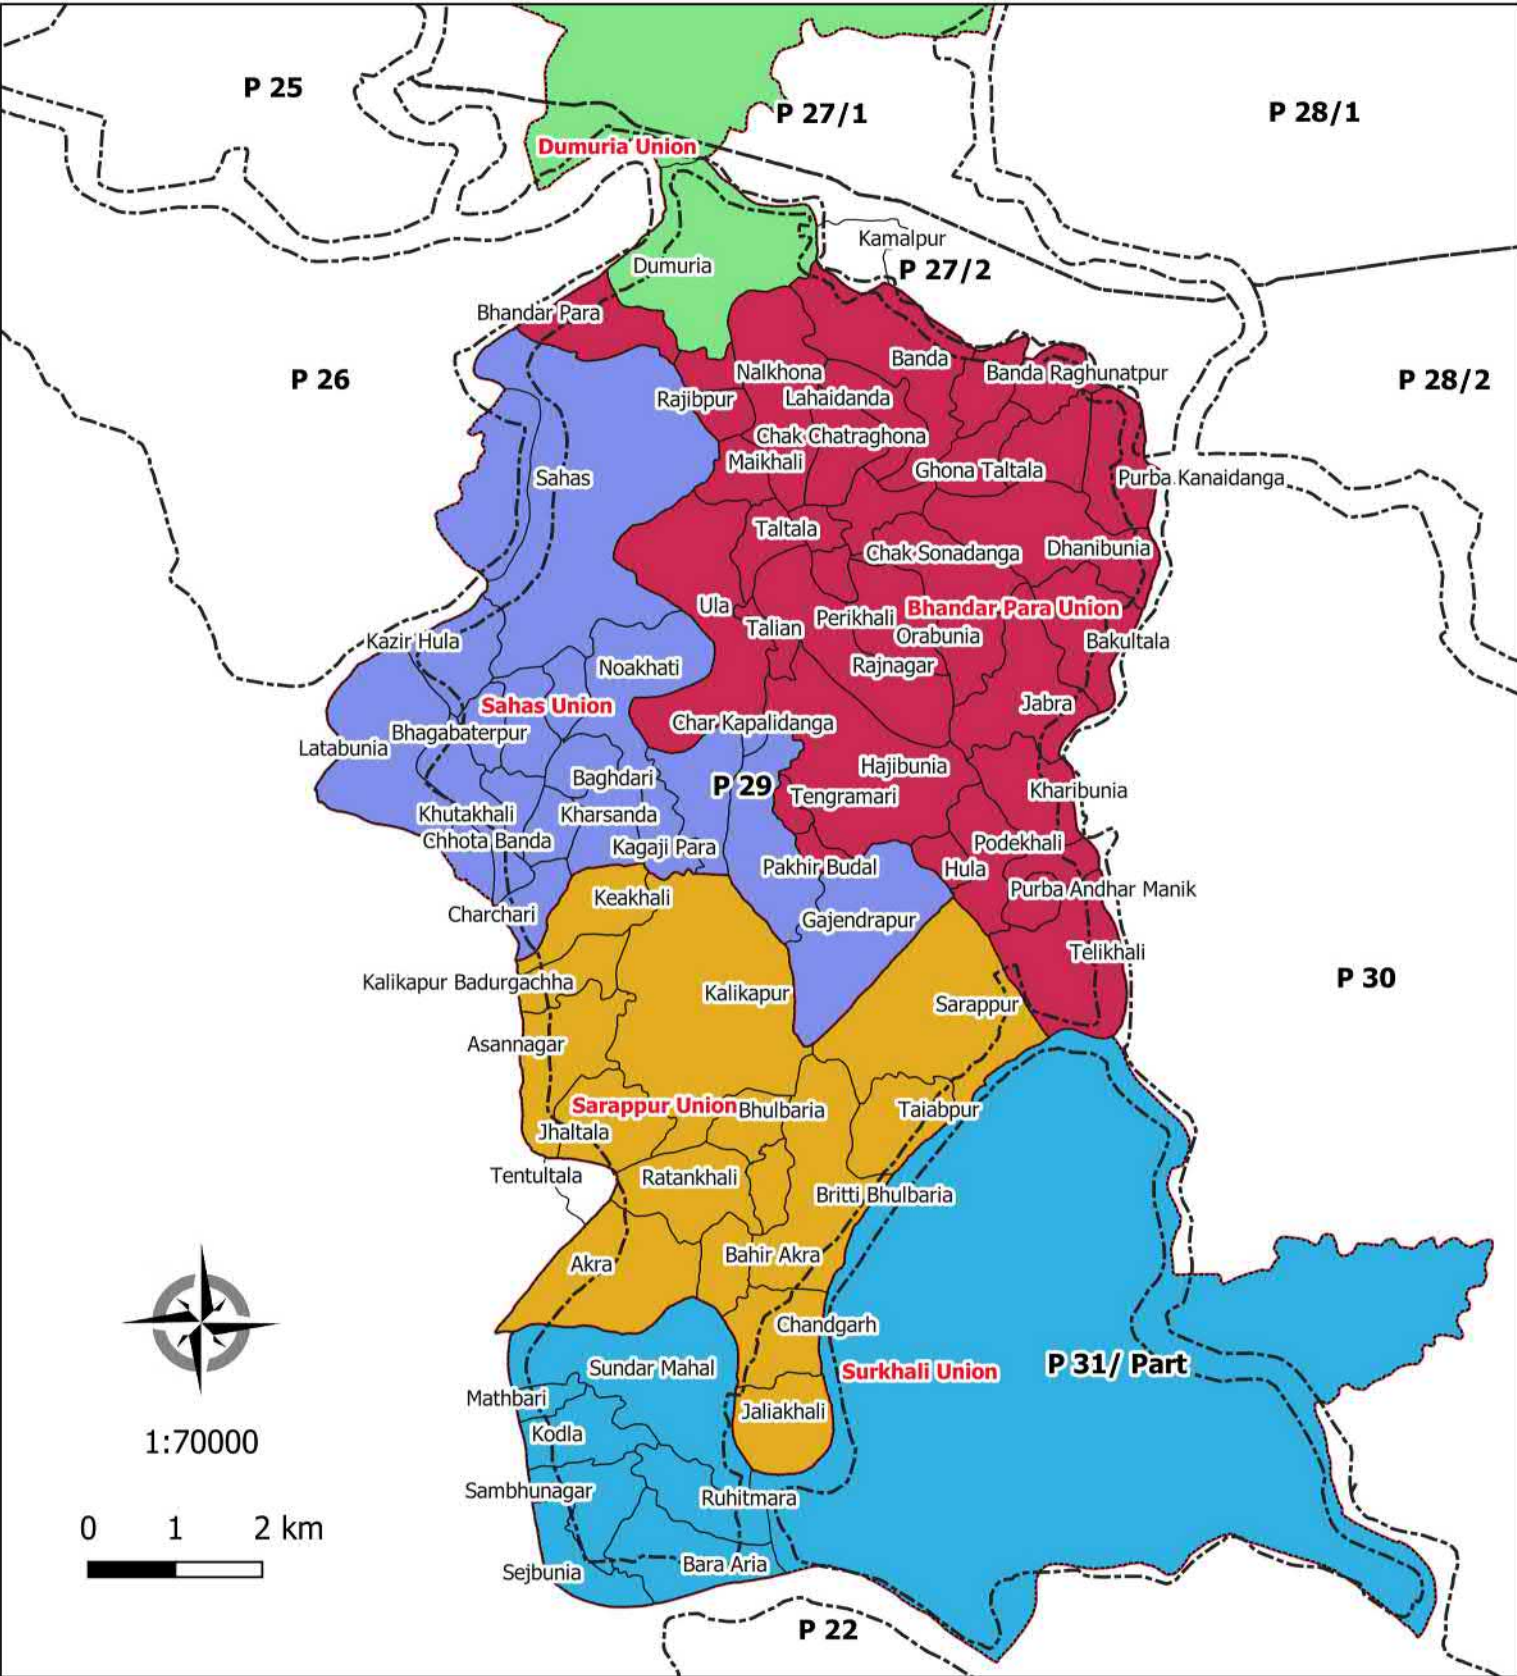

89°31'12.000"

89°31'12.000"

Legend

-  Polder Boundary
-  Mouza Boundary
- Union Boundary**
-  Gutudia
-  Batiaghata
-  Jalma

Date:04-04-2021
12:21 pm

Map of Polder 29

89°24'0.000"

89°27'36.000"