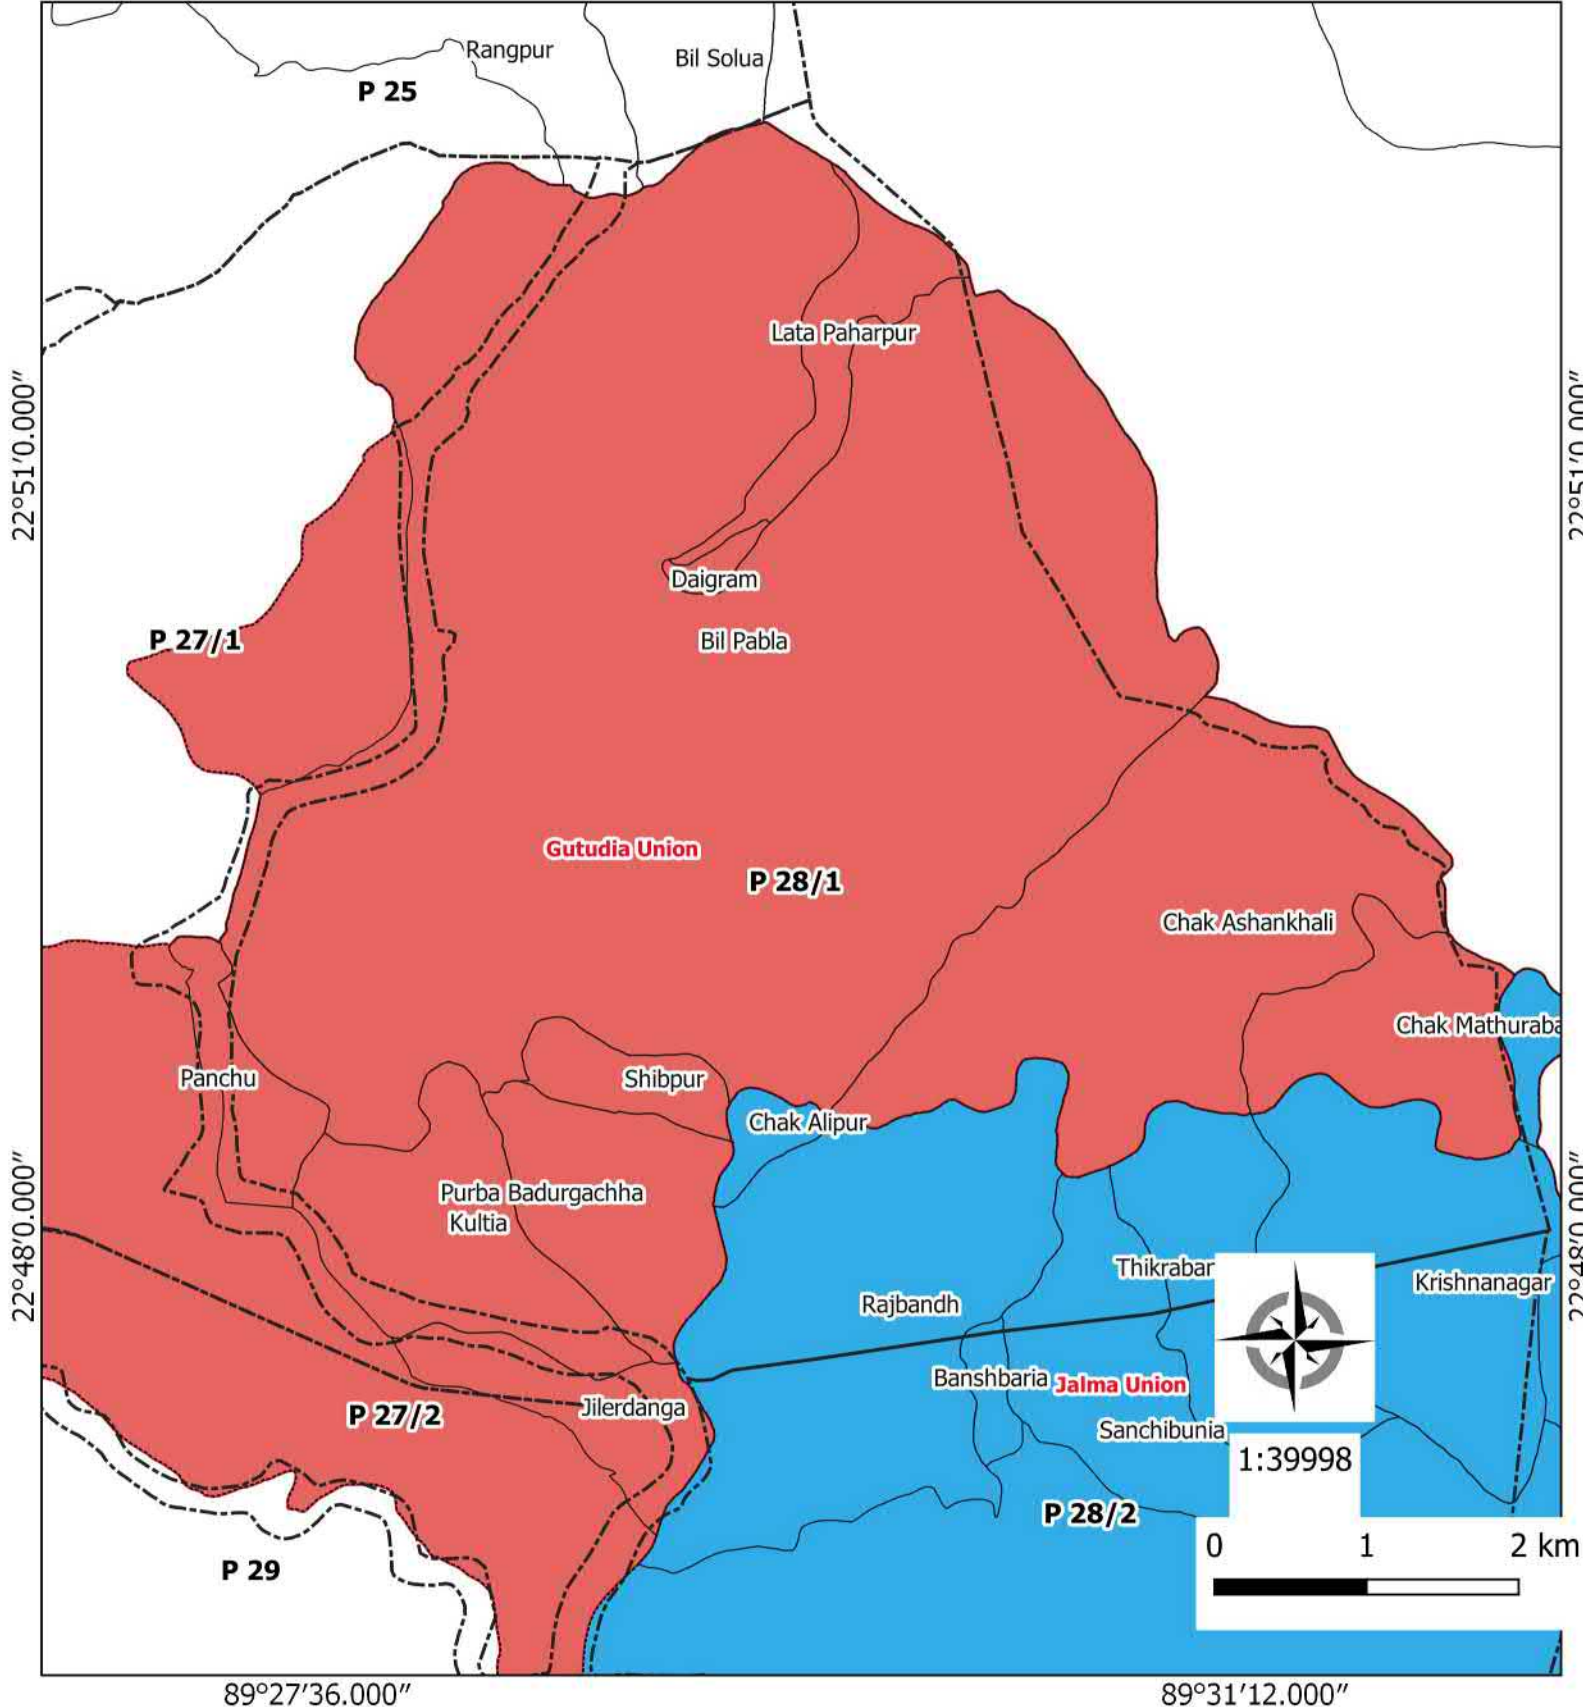

Map of Polder 28/1

89°27'36.000"

89°31'12.000"

Legend

- Polder Boundary
- Mouza Boundary
- Union Boundary
- Gutudia
- Jalma

Date:04-04-2021
02:08 pm