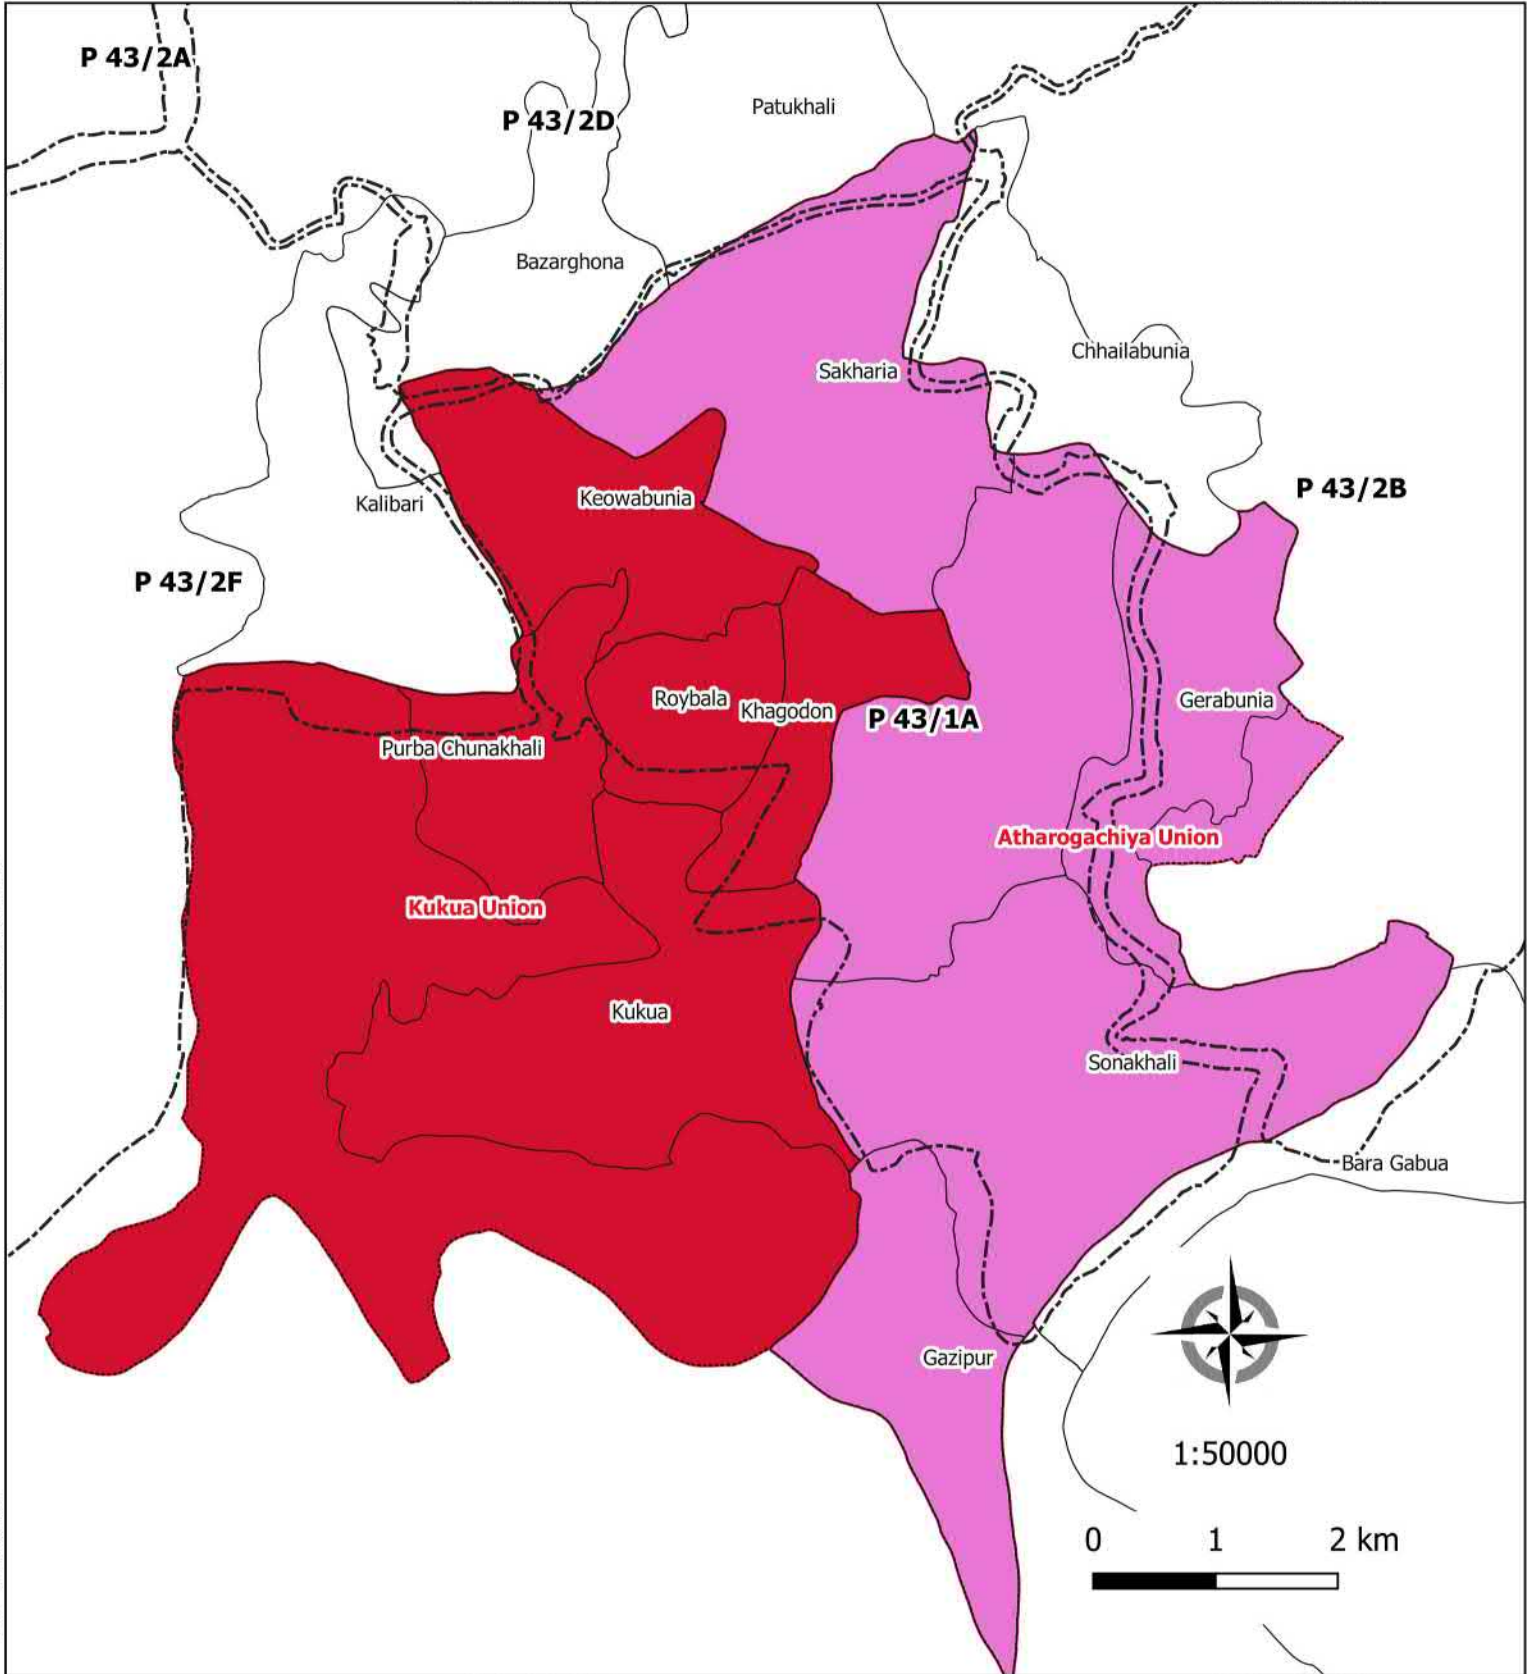

Map of Polder 43/1A

90°18'0.000"

90°21'36.000"

90°18'0.000"

90°21'36.000"

Legend

- Polder Boundary
- Mouza Boundary
- **Union Boundary**
- Kukuia
- Atharogachiya

Date:04-04-2021
01:10 pm