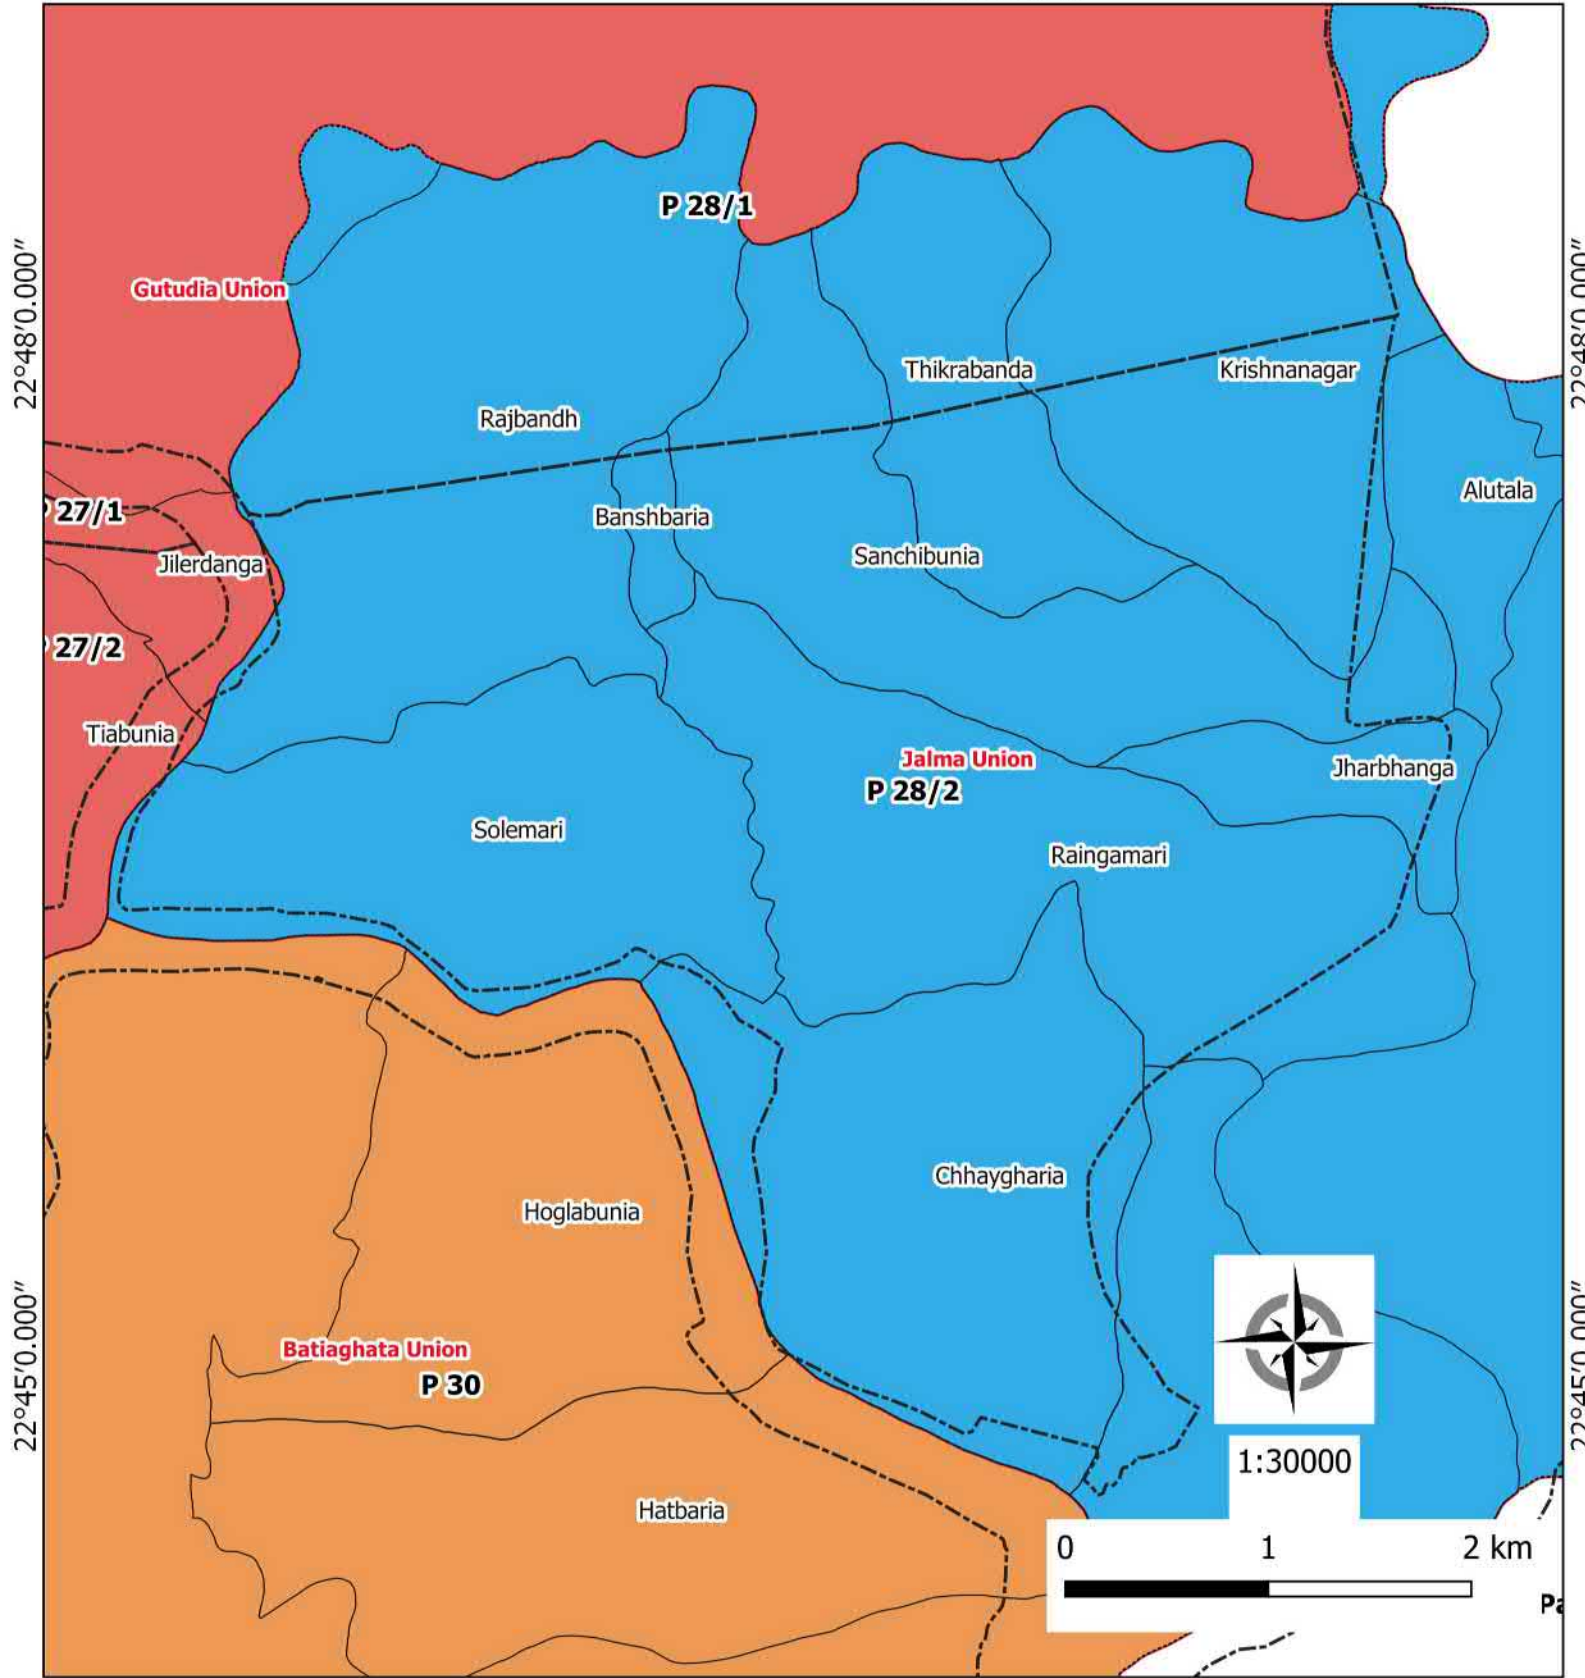

Map of Polder 28/2

89°31'12.000"

89°31'12.000"

Legend

- Polder Boundary
- Mouza Boundary
- **Union Boundary**
- Gutudia
- Batiaghata
- Jalma

Date:04-04-2021
12:21 pm