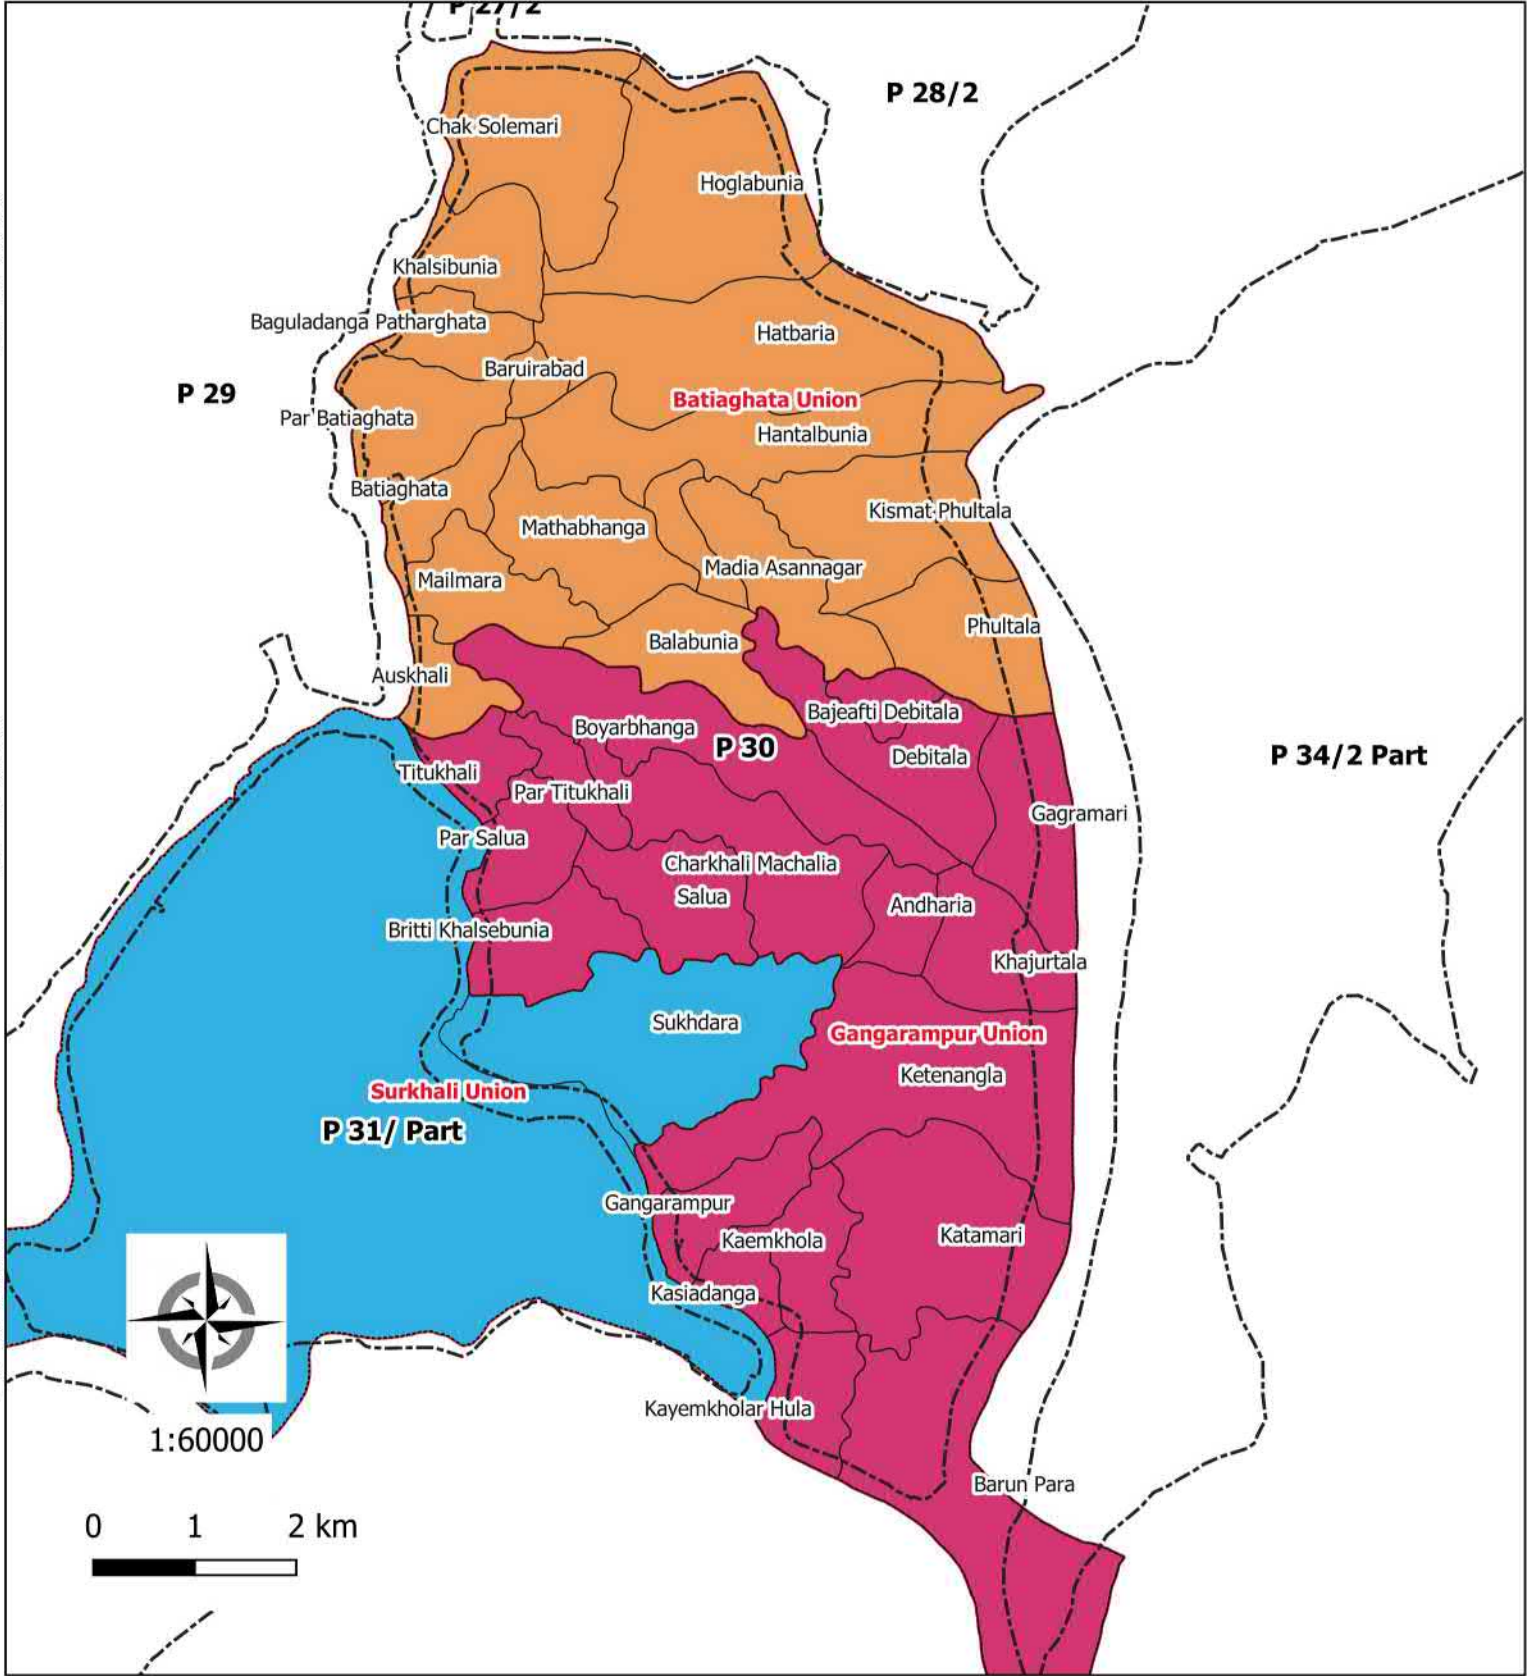

Legend

- Polder Boundary
- Dumuria
- Sahas
- Bhandar Para
- Sarappur
- Surkhali
- Mouza Boundary
- Union Boundary

Date: 04-04-2021
12:27 pm

Map of Polder 30

89°27'36.000"

89°31'12.000"

1:60000

Legend