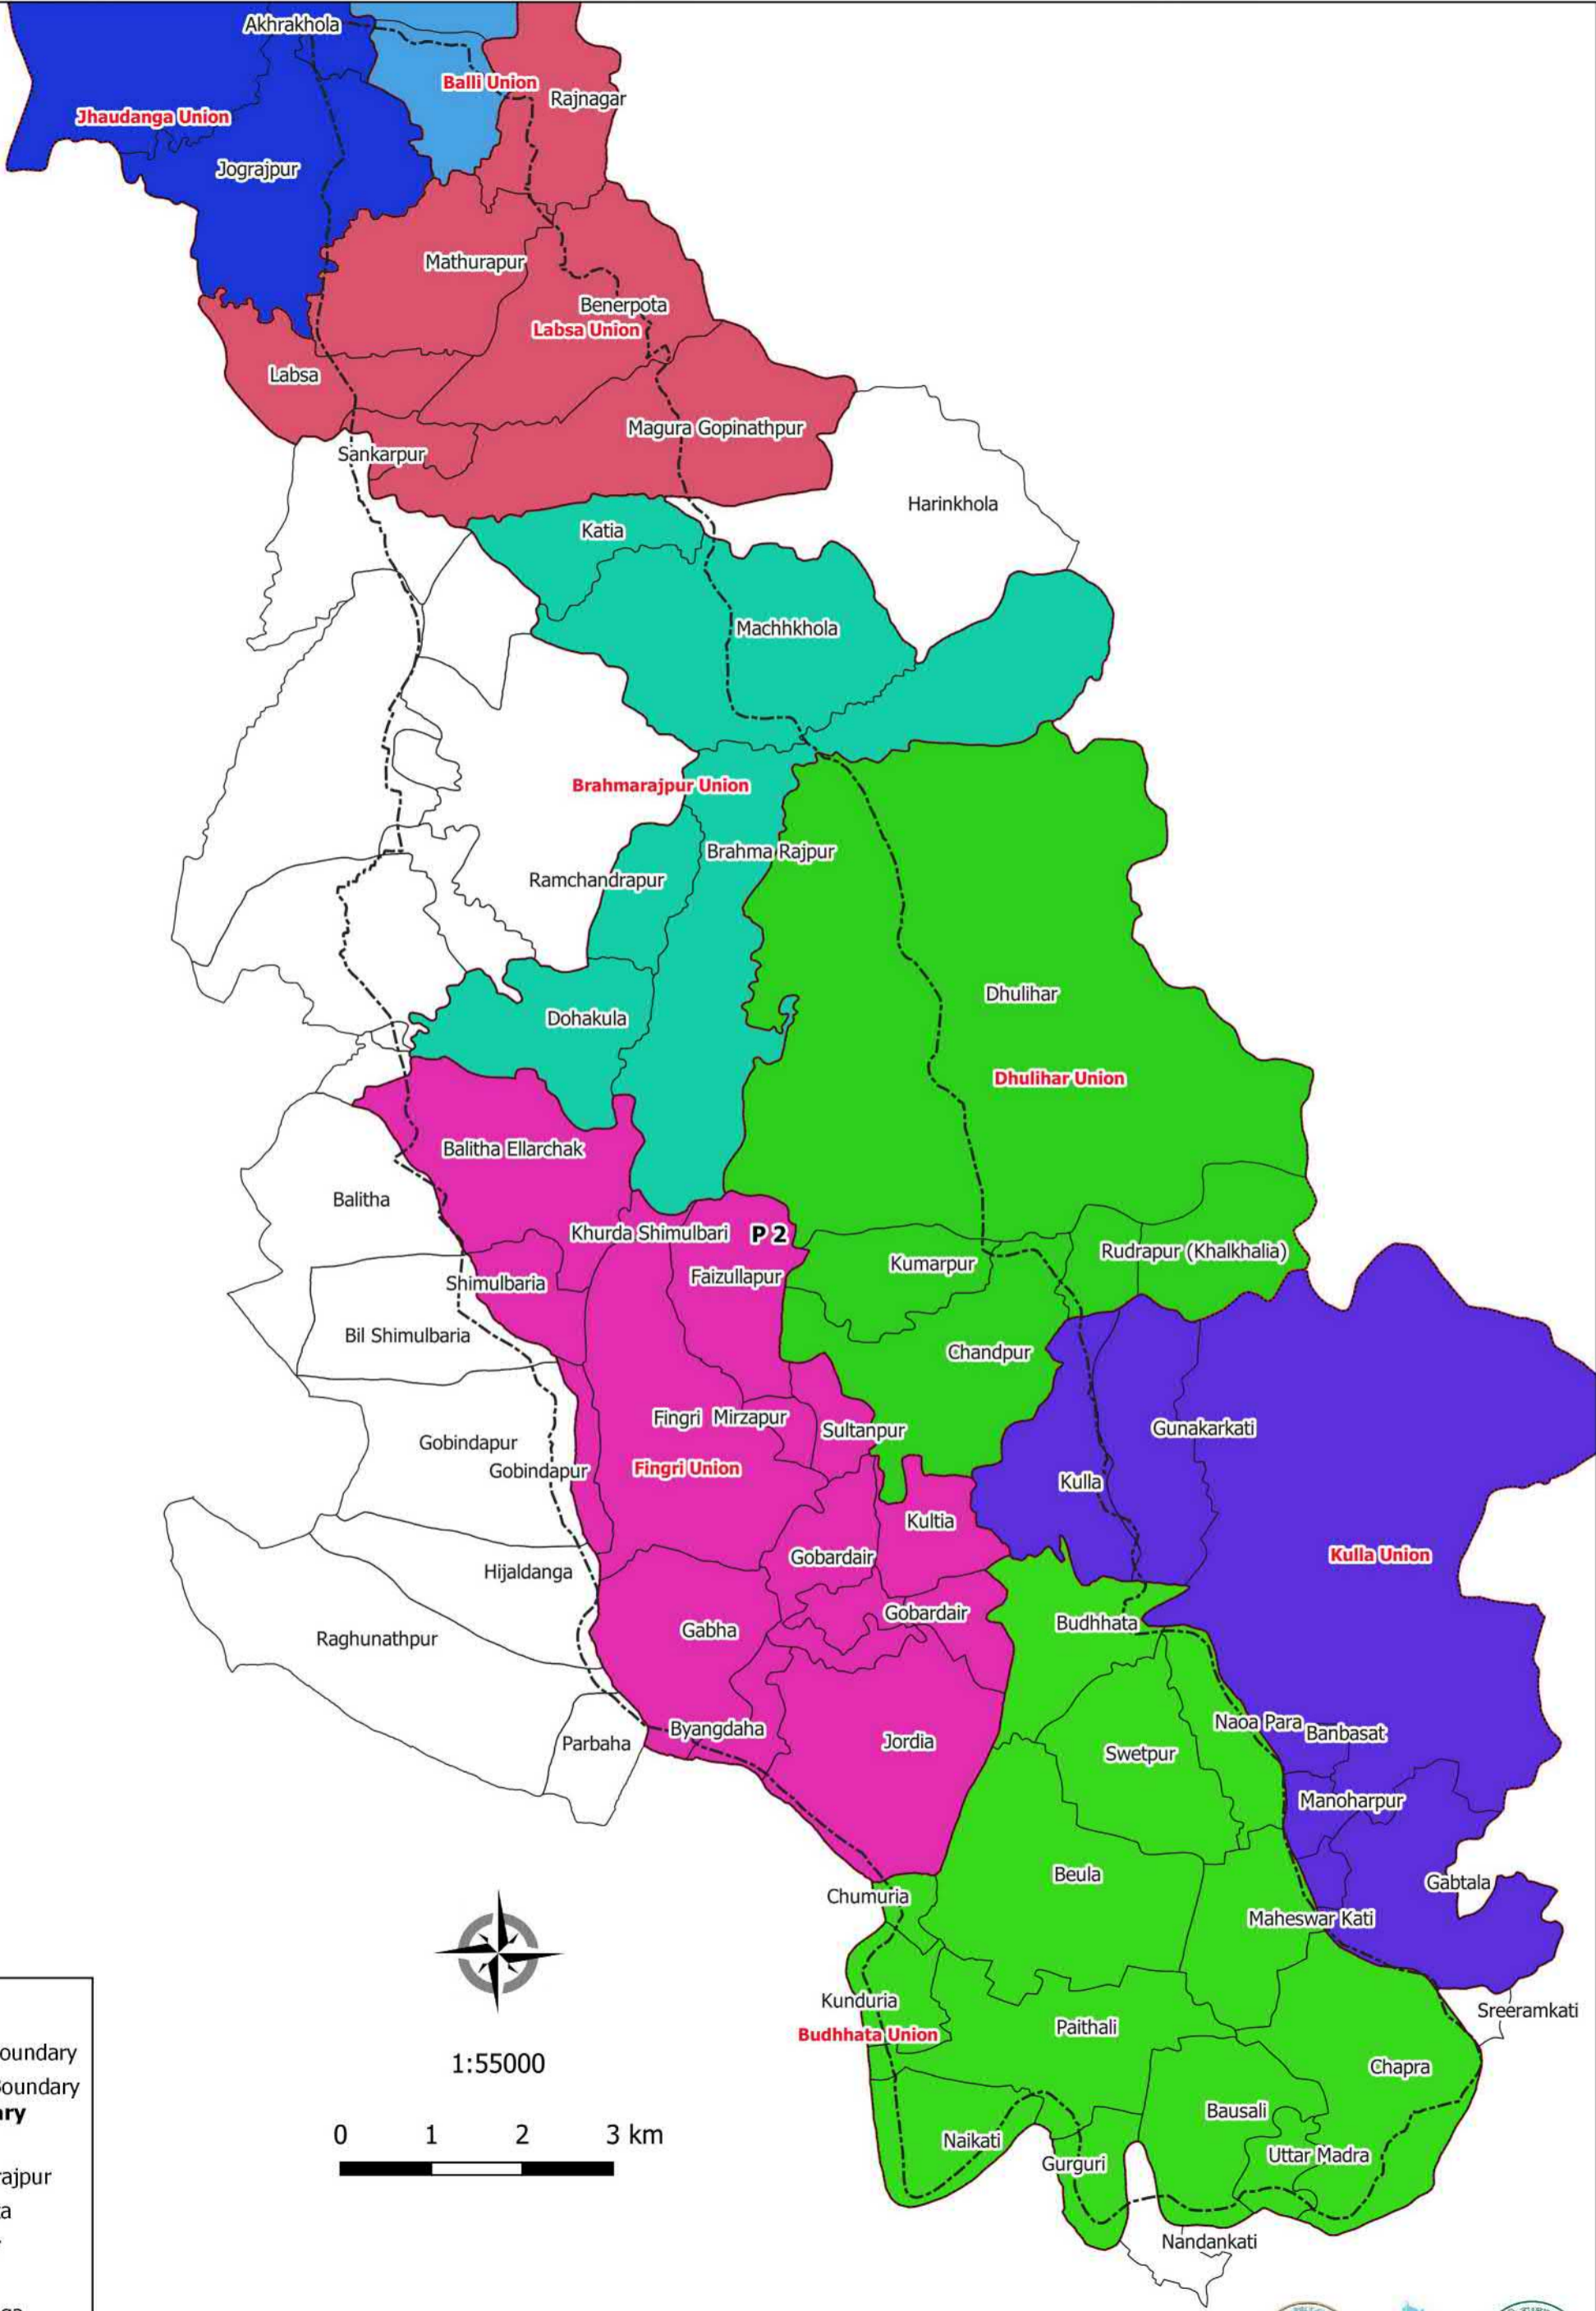

1:55000

0 1 2 3 km

Date:04-04-2021
02:03 pm

89°2'24.000"

89°6'0.000"

89°9'36.000"

Map of Polder 22

89°24'0.000"

89°27'36.000"

Legend

- Polder Boundary
- Mouza Boundary
- Union Boundary
- Deluti

Date:04-04-2021
02:06 pm

Map of Polder 25

89°20'24.000"

89°24'0.000"

89°27'36.000"

22°57'0.000"

22°54'0.000"

22°51'0.000"

22°48'0.000"

22°57'0.000"

22°54'0.000"

22°51'0.000"

22°48'0.000"