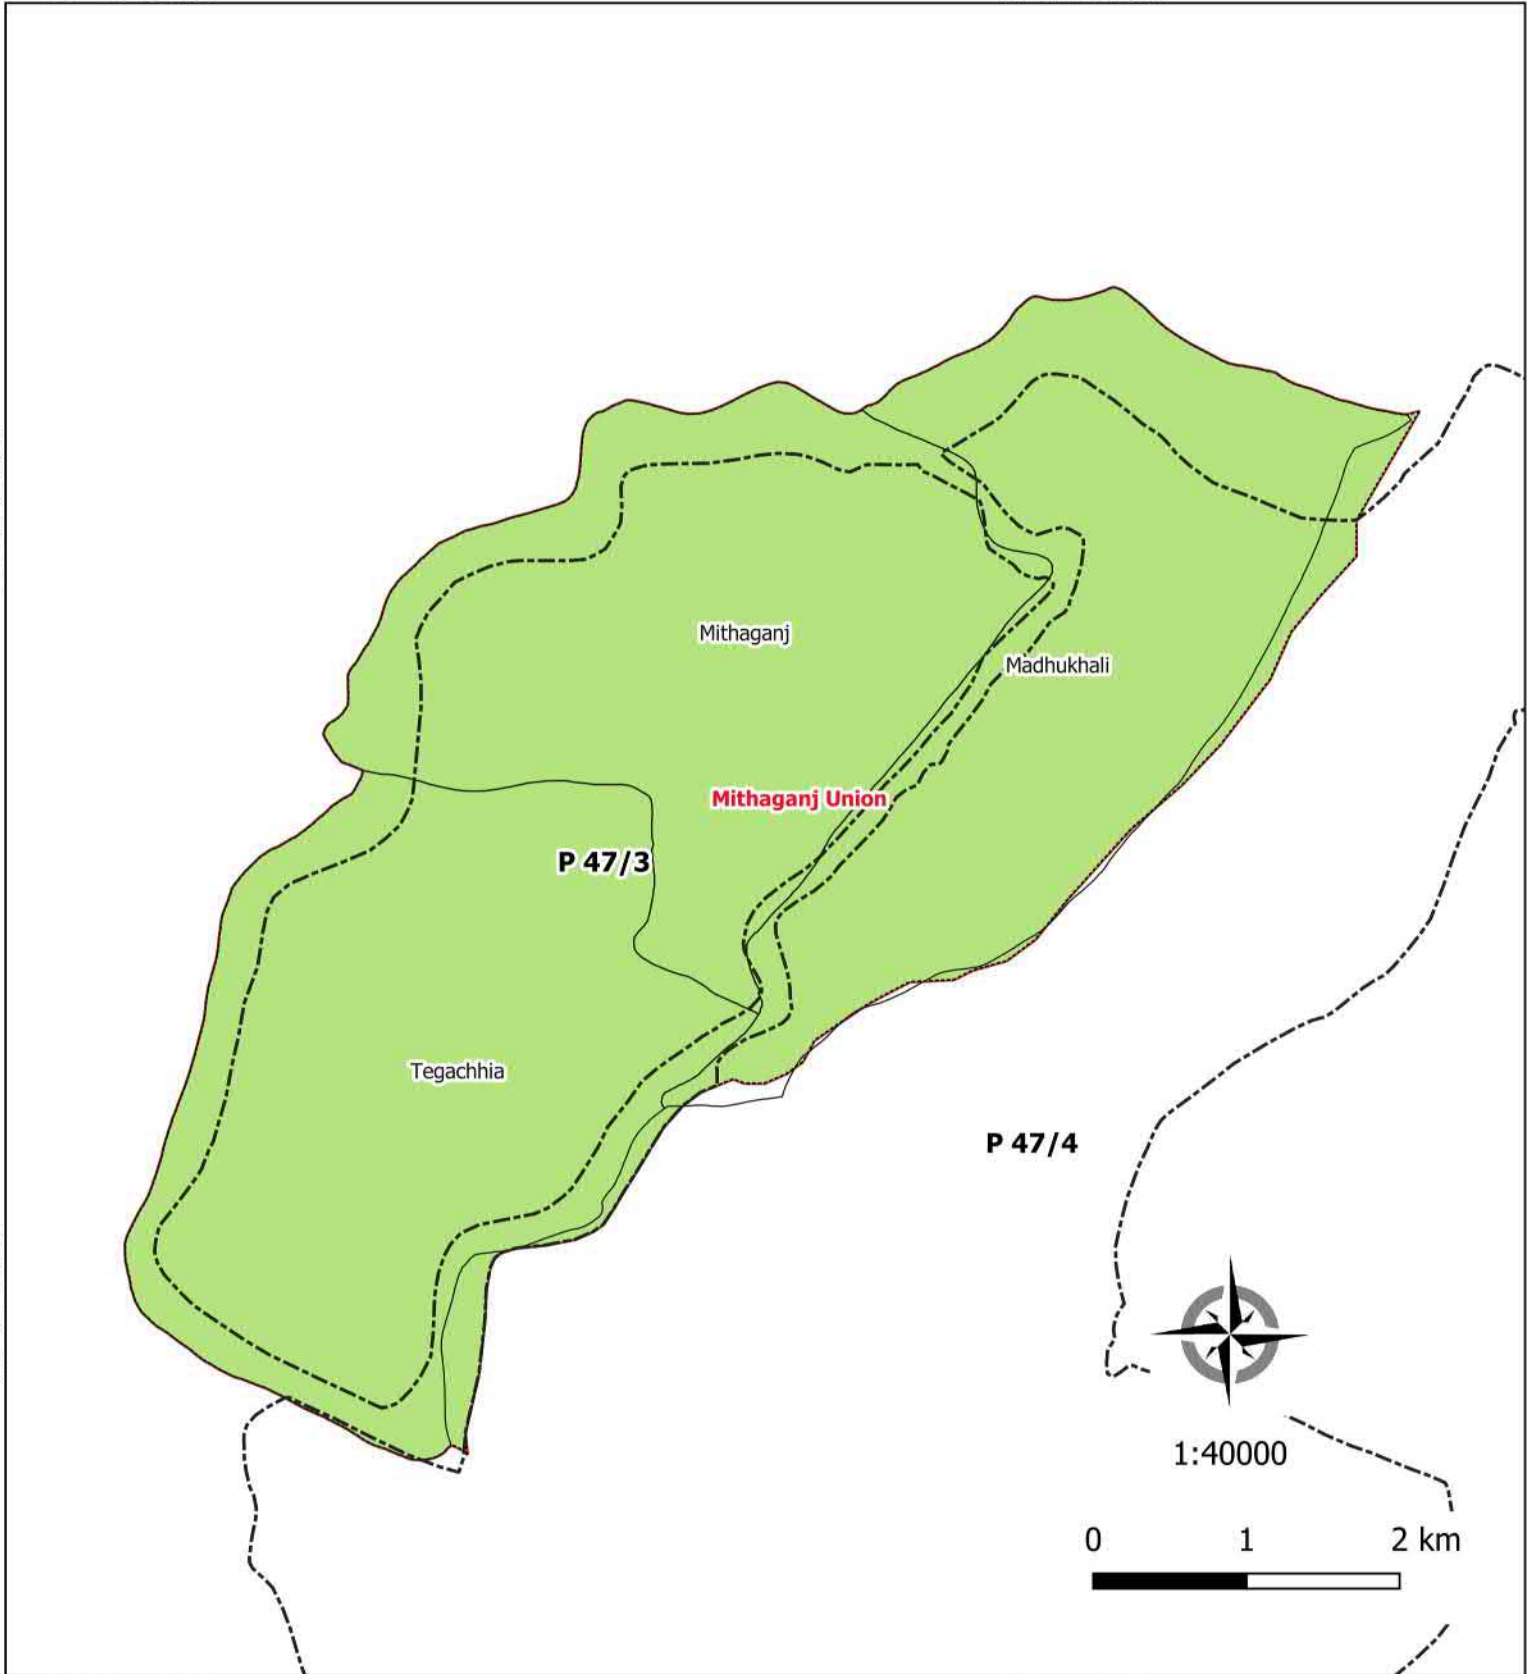

Legend

-  Polder Boundary
-  Mouza Boundary
- Union Boundary**
-  Bara Bighai
-  Chowra
-  Gulishakhali
-  Kukua
-  Marichbunia

Date:04-04-2021
01:34 pm

Map of Polder 47/3

90°10'48.000"

90°14'24.000"

21°57'0.000"

21°57'0.000"

21°54'0.000"

21°54'0.000"

90°10'48.000"

90°14'24.000"

Legend

- Polder Boundary
- Mouza Boundary
- Union Boundary
- Mithaganj

Date:04-04-2021
01:38 pm