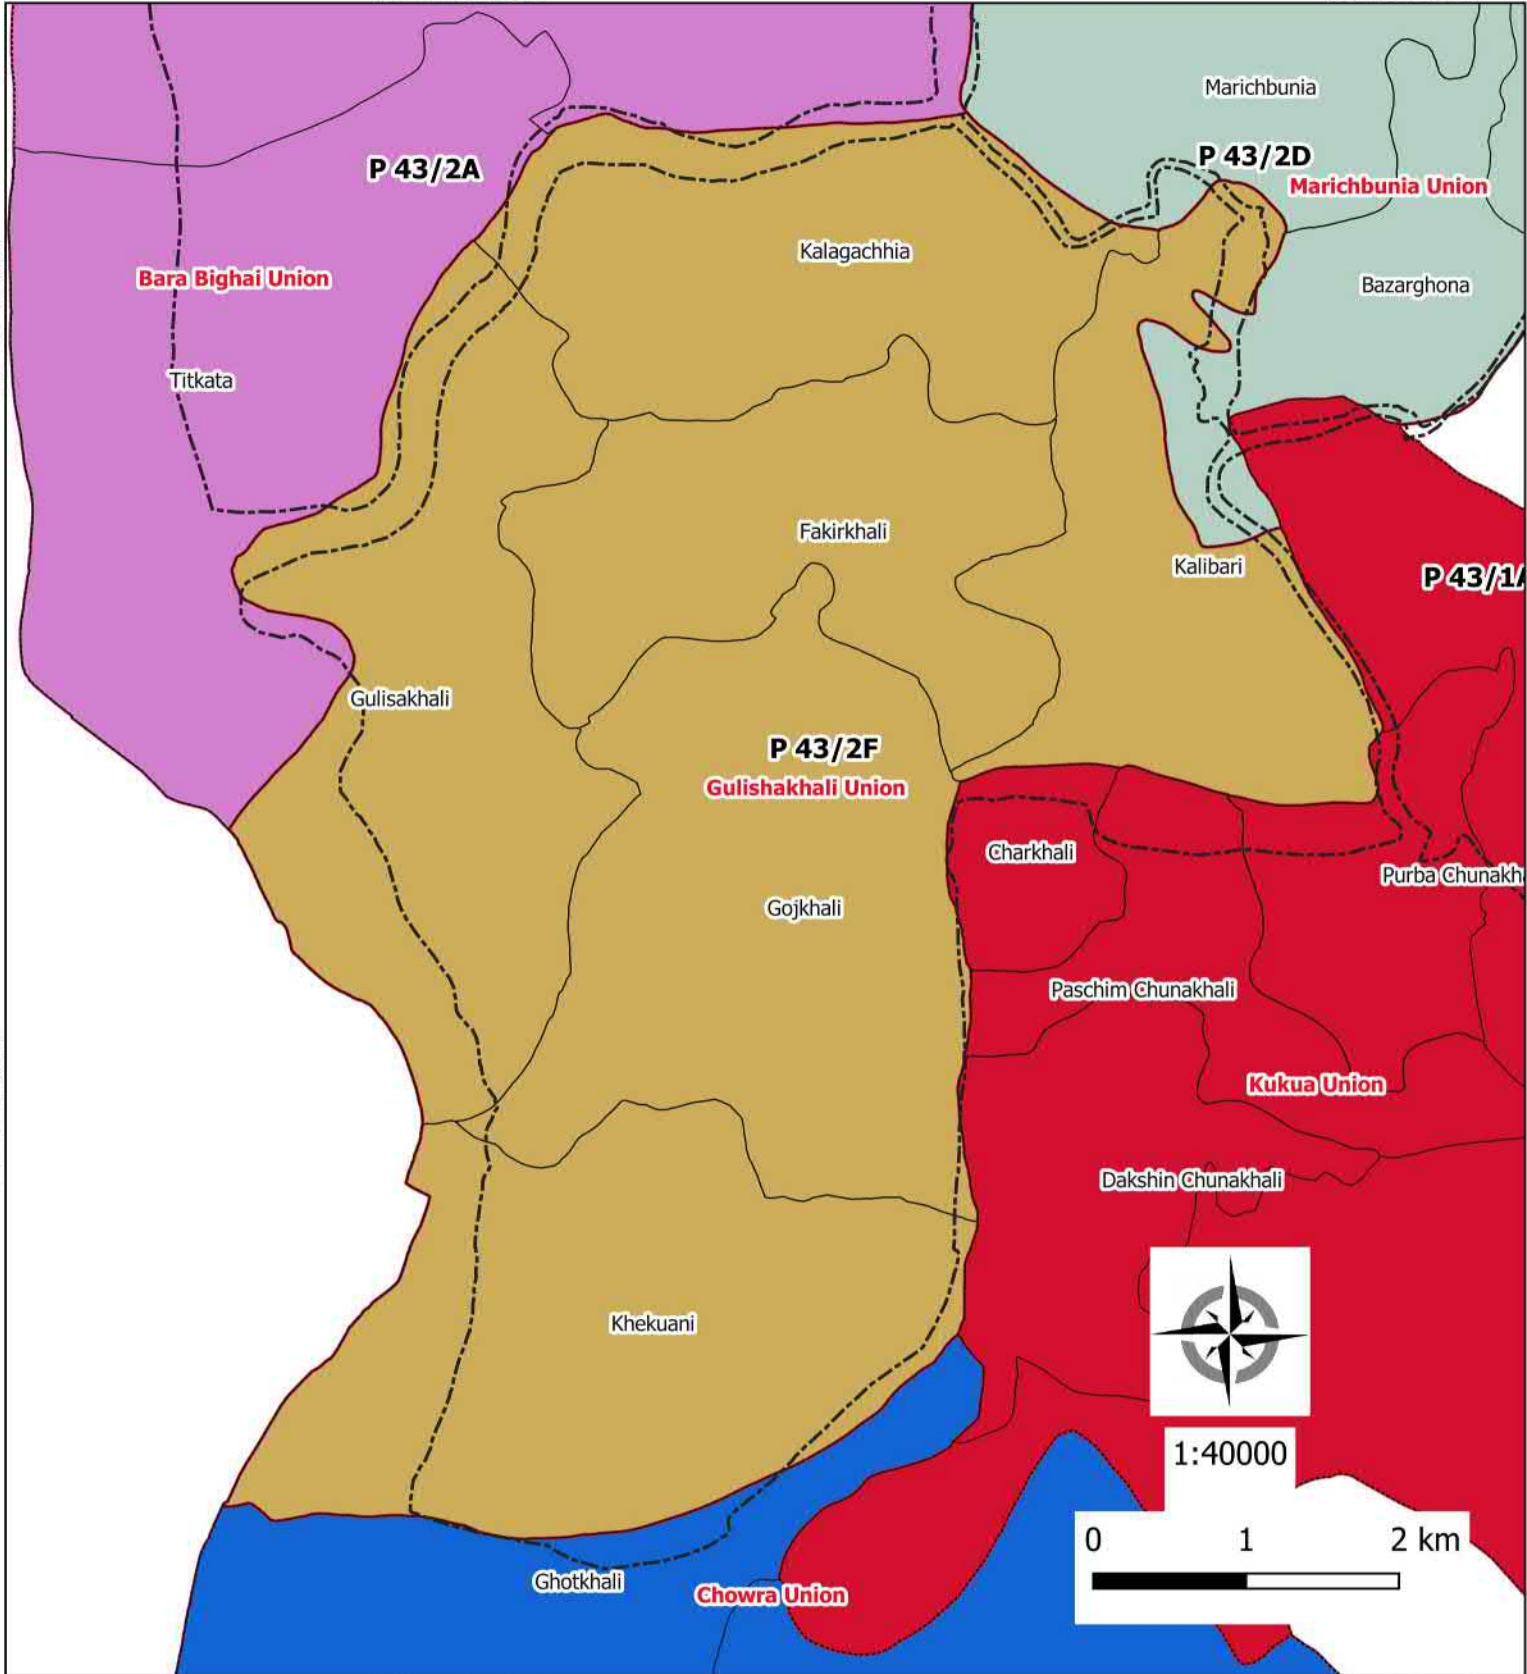

Legend

-  Polder Boundary
-  Mouza Boundary
-  Union Boundary
-  Auliapur
-  Jainkati

Date:04-04-2021
01:28 pm

Map of Polder 43/2F

90°14'24.000"

90°18'0.000"

90°14'24.000"

90°18'0.000"

Legend

-  Polder Boundary
-  Mouza Boundary
- Union Boundary**
-  Bara Bighai
-  Chowra
-  Gulishakhali
-  Kukua
-  Marichbunia

Date:04-04-2021
01:34 pm

Map of Polder 47/3

90°10'48.000"

90°14'24.000"

21°57'0.000"