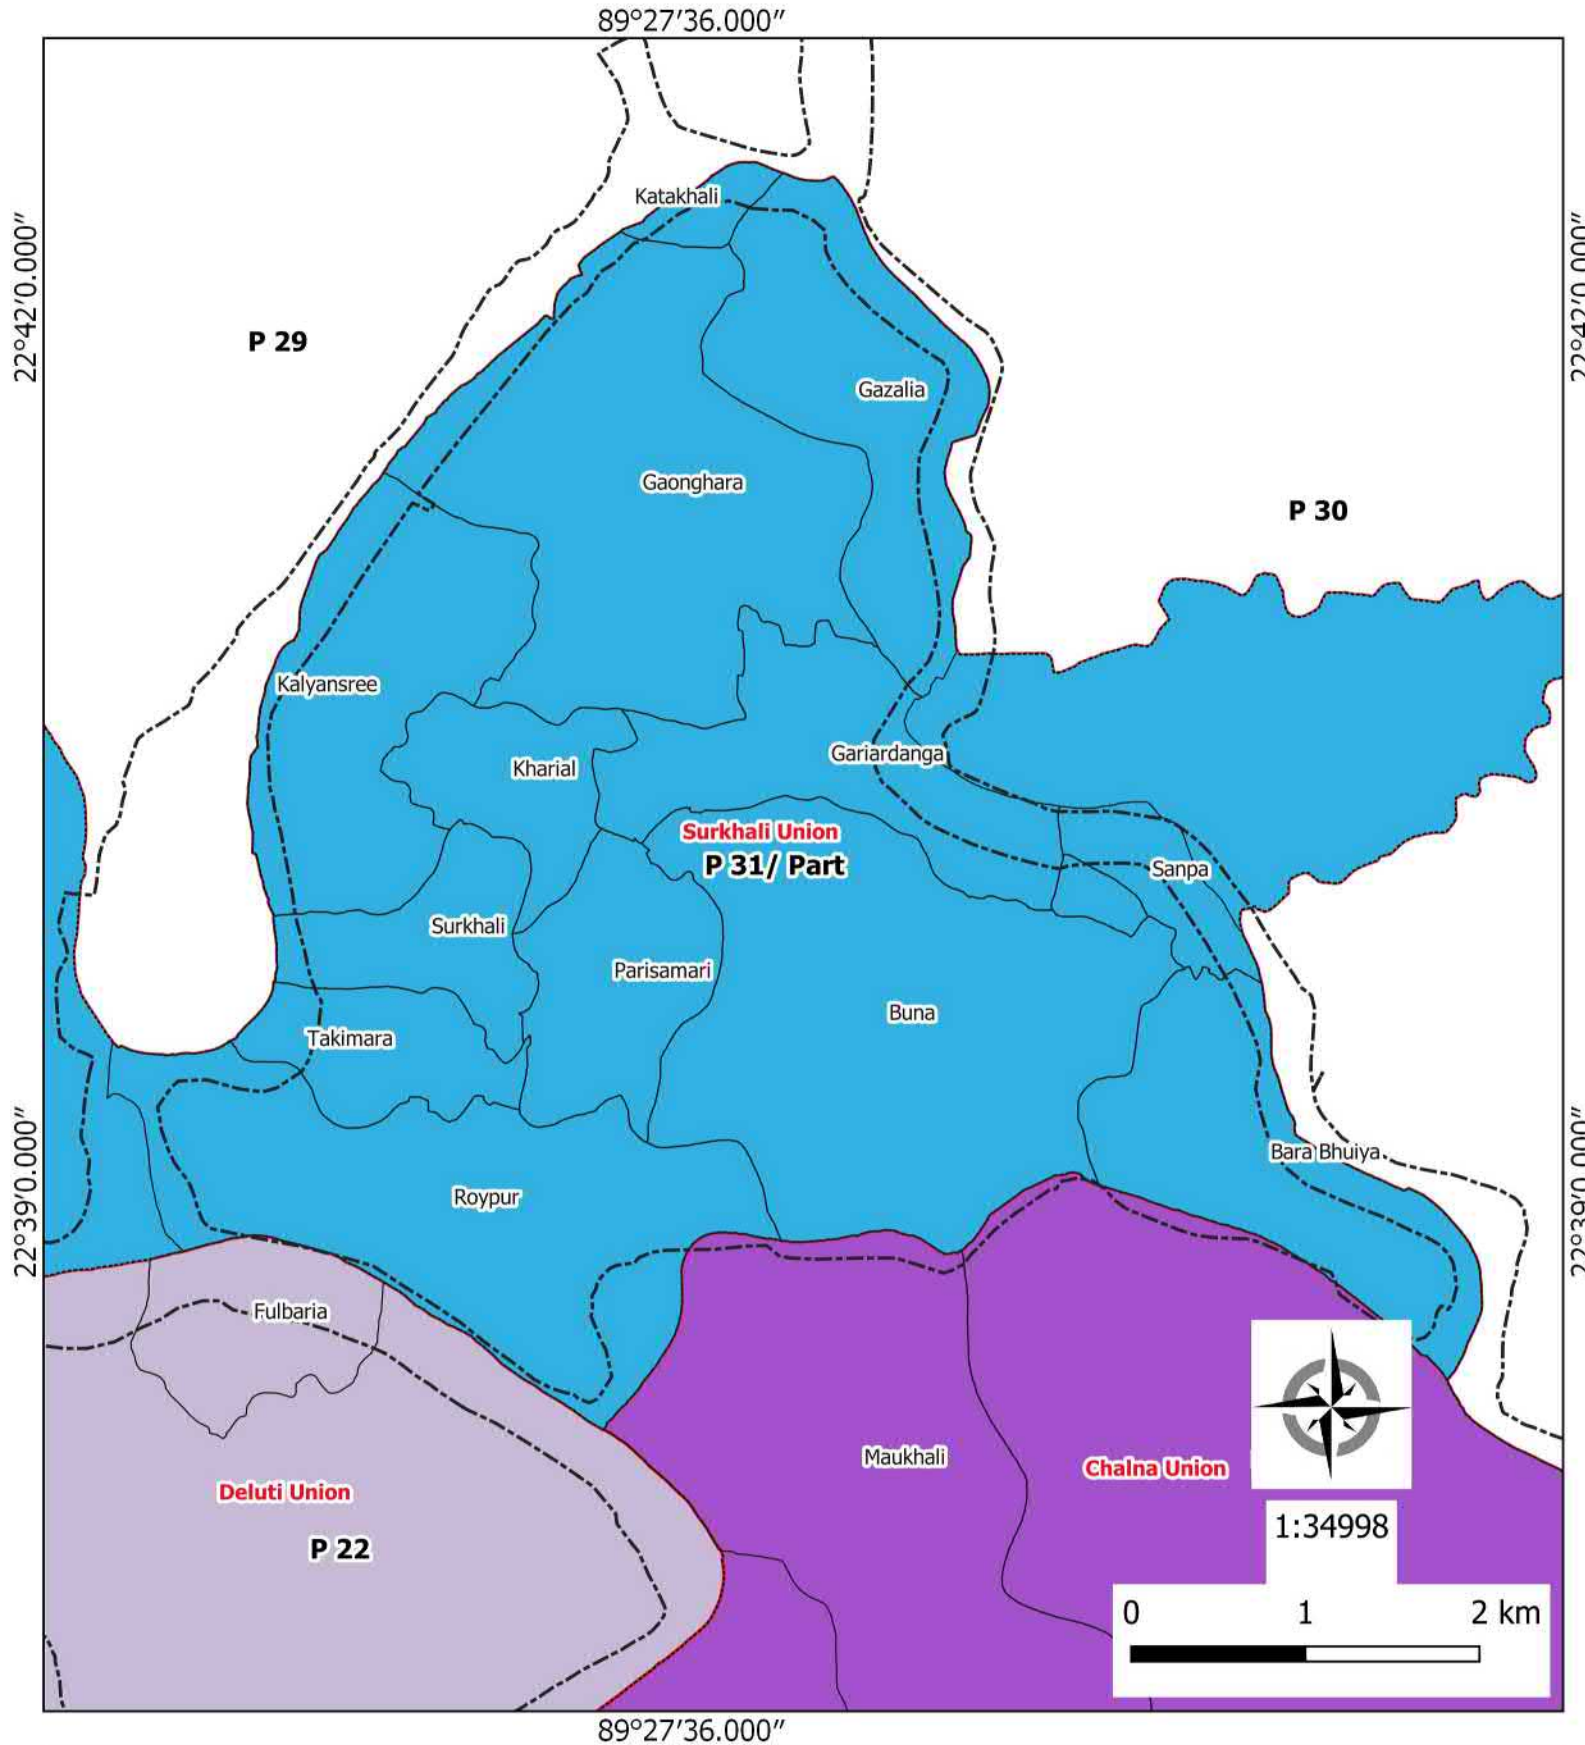

Map of Polder 31 Part

Legend

- Polder Boundary
- Mouza Boundary
- **Union Boundary**
- Deluti
- Chalna
- Surkhali

Date:04-04-2021
12:37 pm