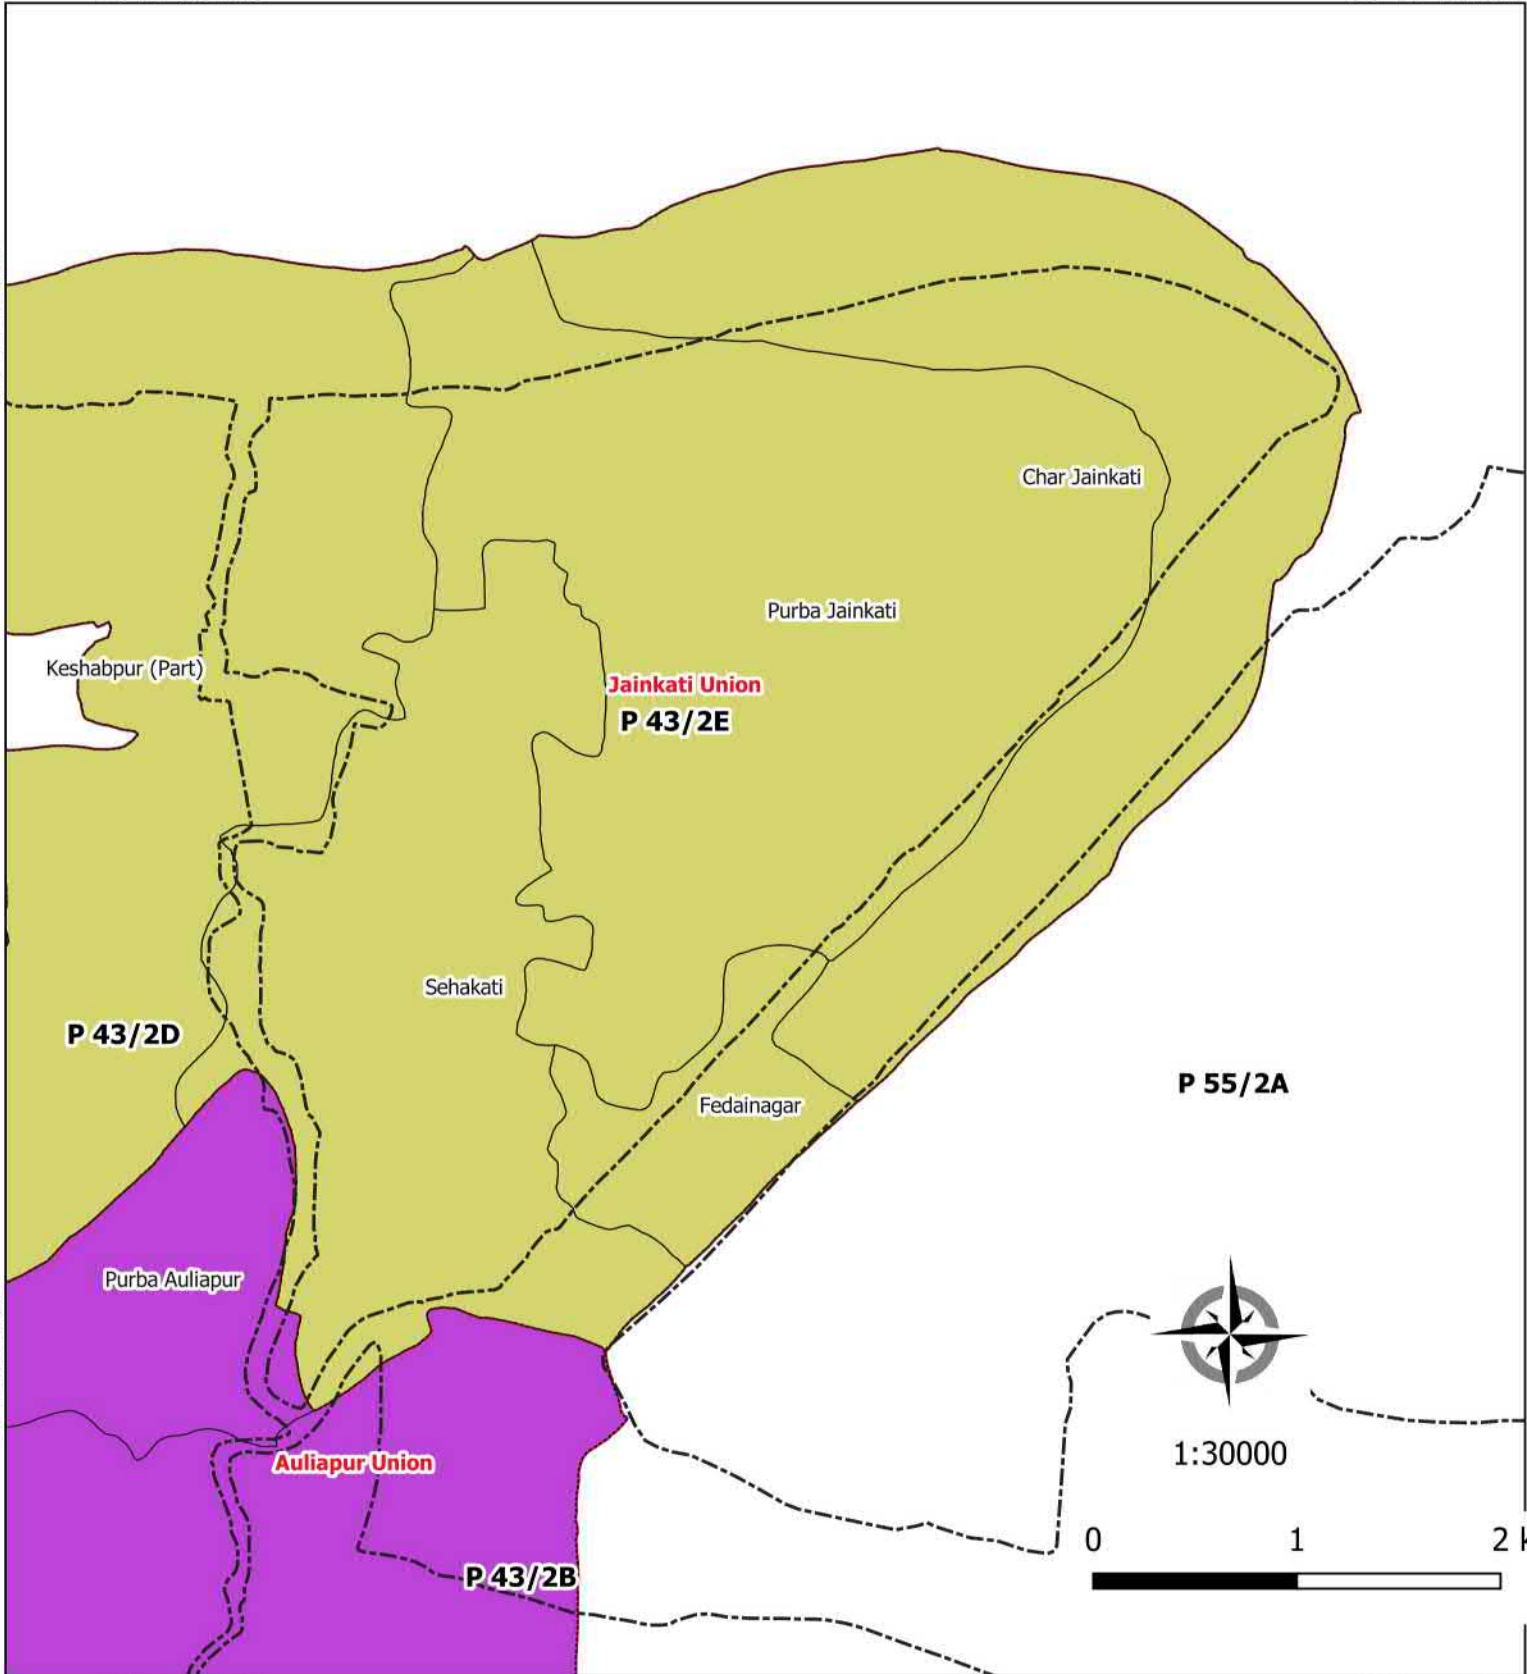

Map of Polder 43/2E

90°21'36.000"

90°25'12.000"

22°21'0.000"

22°21'0.000"

22°18'0.000"

22°18'0.000"

1:30000

Legend

- Polder Boundary
- Mouza Boundary
- Union Boundary
- Auliapur
- Jainkati

Date:04-04-2021
01:28 pm