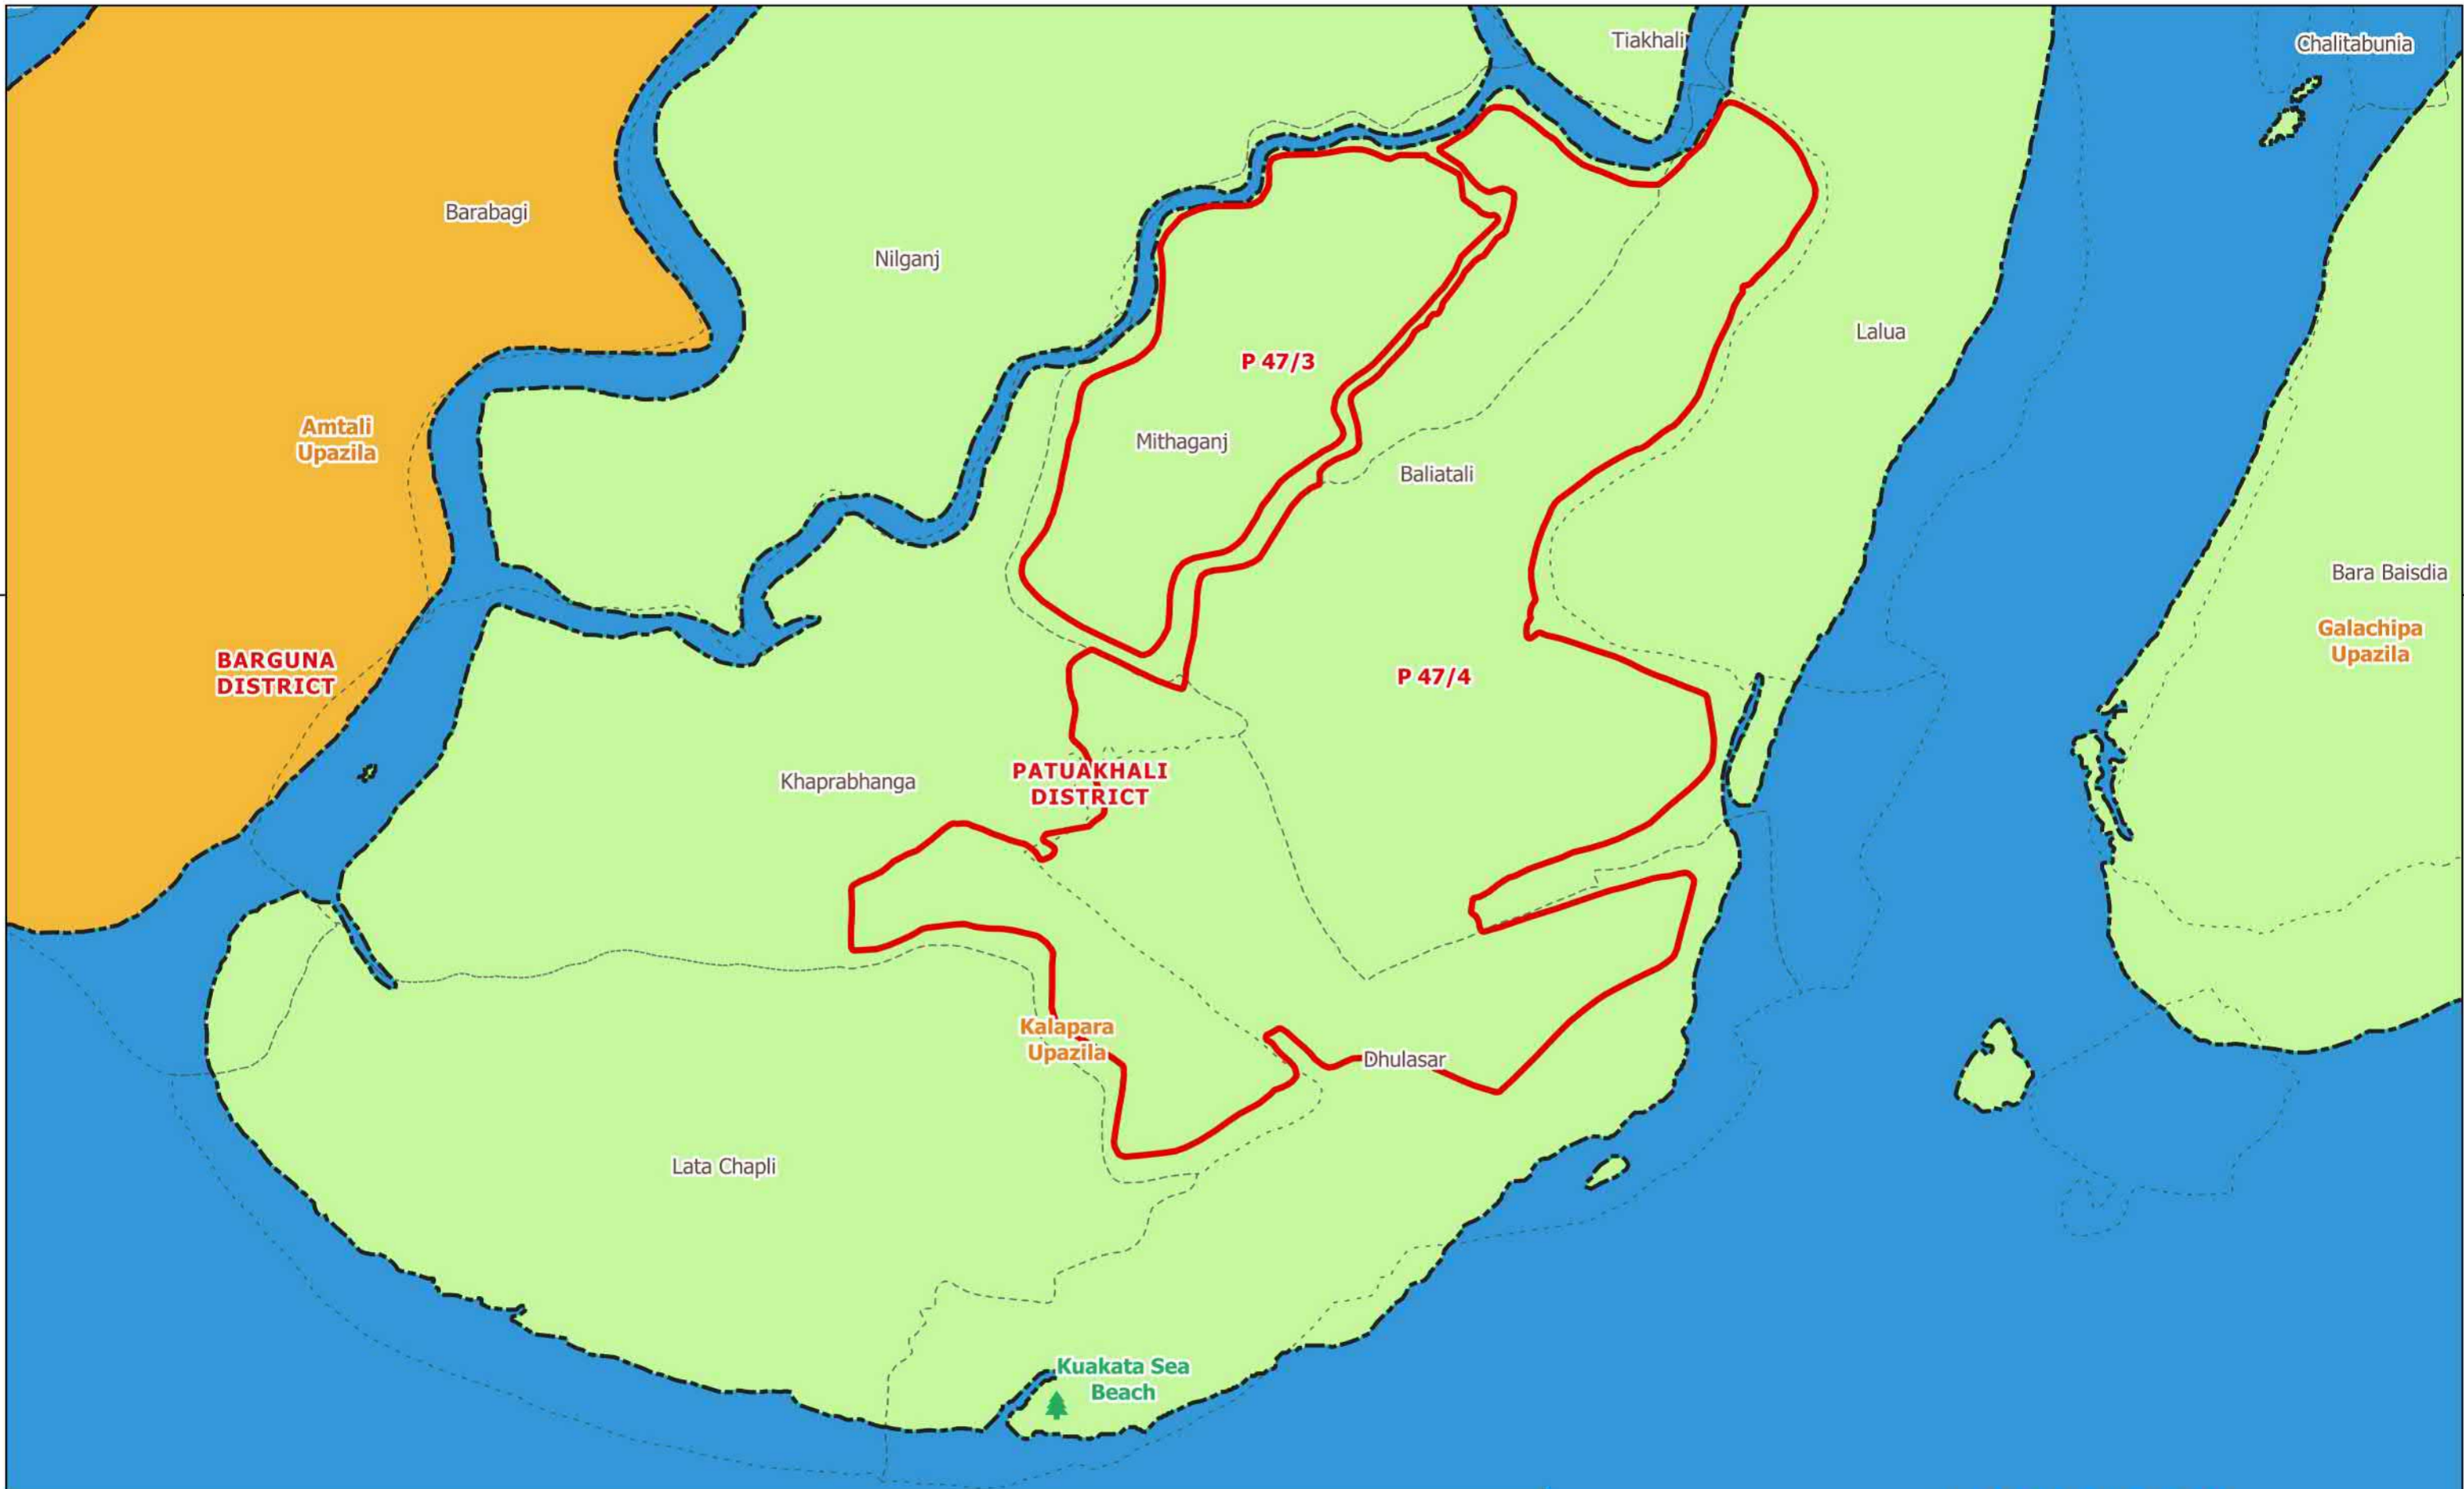

Legend

- District HQ
- Polder Boundary
- District Boundary
- Upazila Boundary
- Union Boundary

Districts

- Narail
- Bagerhat
- Jashore
- Khulna
- Satkhira

Legend

District HQ	District Boundary	Districts
Polder Boundary	Upazila Boundary	Satkhira
	Outfall	

0 2500 5000 m

Legend

<ul style="list-style-type: none"> District HQ Polder Boundary District Boundary 	<ul style="list-style-type: none"> Upazila Boundary Union Boundary Rivers 	<p>Districts</p> <ul style="list-style-type: none"> Bhola Barguna
--	---	--

Patuakhali

Legend

-  Sea Beach
-  Polder Boundary
-  District Boundary
-  Upazila Boundary
-  Union Boundary

Districts

-  Barguna
-  Patuakhali

0 2500 5000 m

BAY OF BENGAL