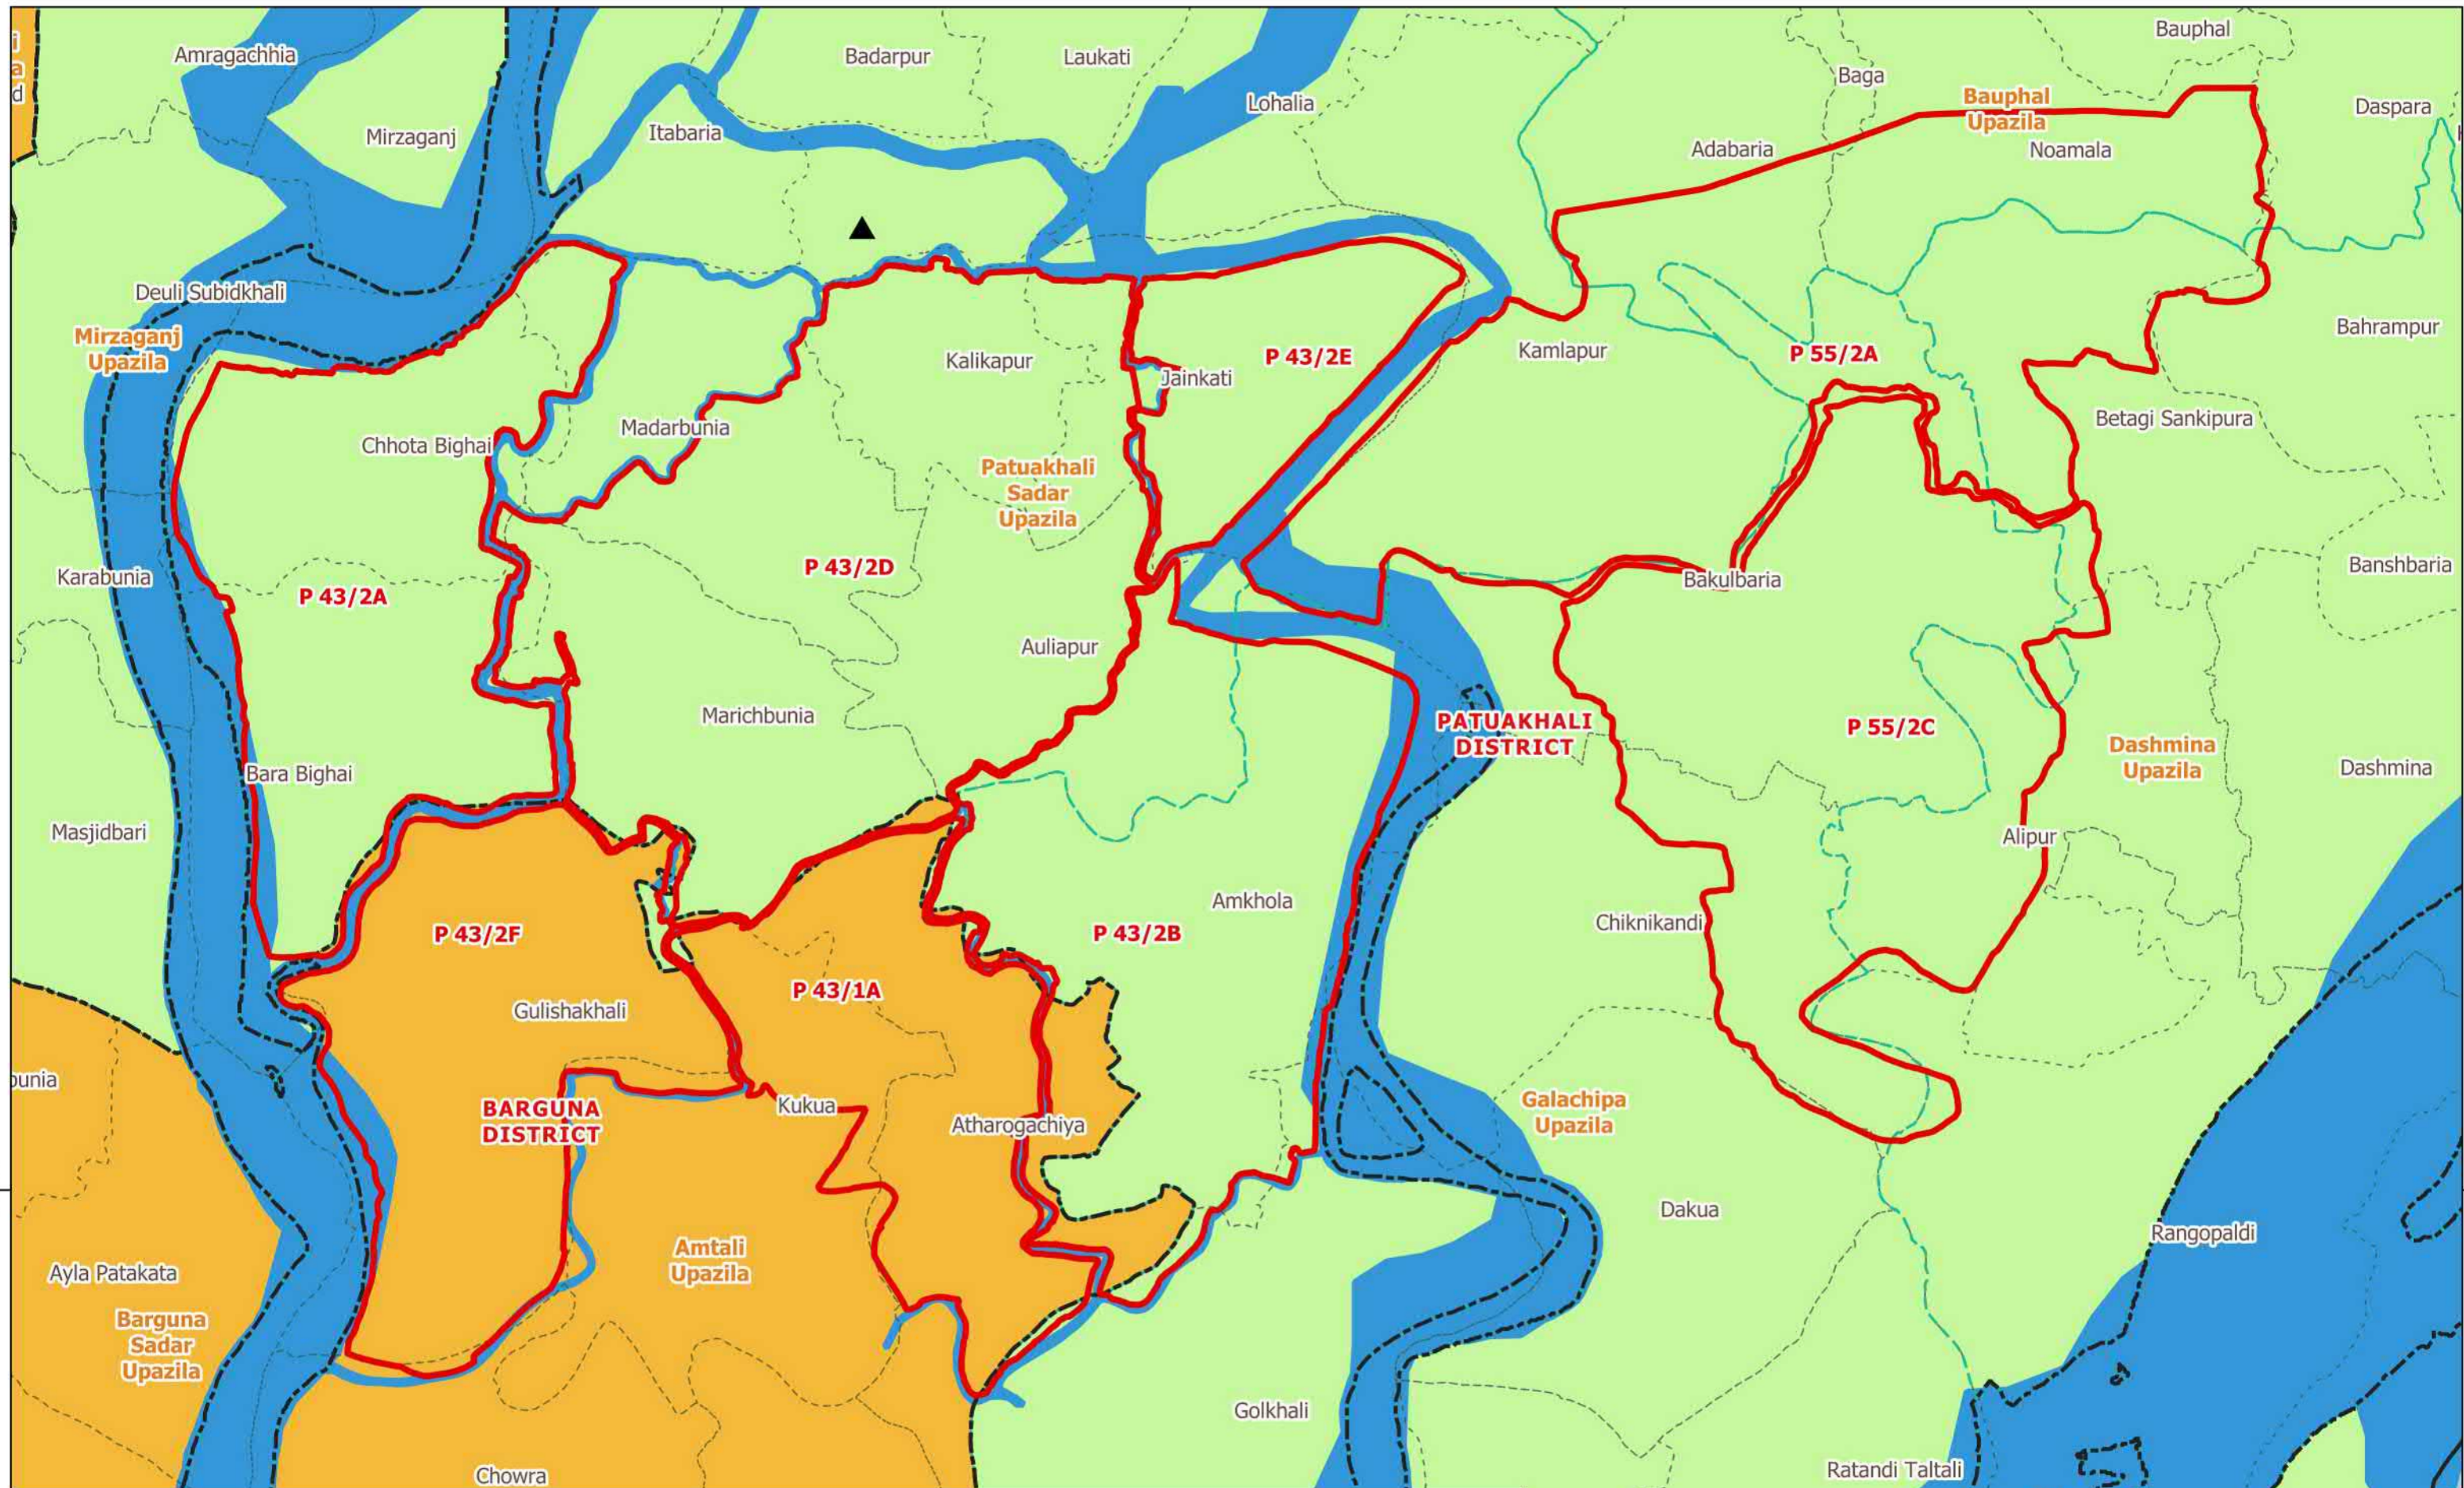

Legend

- District HQ
- Polder Boundary
- District Boundary
- Upazila Boundary
- Union Boundary

Districts

- Narail
- Bagerhat
- Jashore
- Khulna
- Satkhira

Legend

District HQ	District Boundary	Districts
Polder Boundary	Upazila Boundary	Satkhira
	Outfall	

0 2500 5000 m

Legend

<ul style="list-style-type: none"> District HQ Polder Boundary District Boundary 	<ul style="list-style-type: none"> Upazila Boundary Union Boundary Rivers 	<p>Districts</p> <ul style="list-style-type: none"> Bhola Barguna
--	---	--

Patuakhali

Legend

-  Sea Beach
-  Polder Boundary
-  District Boundary
-  Upazila Boundary
-  Union Boundary

Districts

-  Barguna
-  Patuakhali

0 2500 5000 m

BAY OF BENGAL