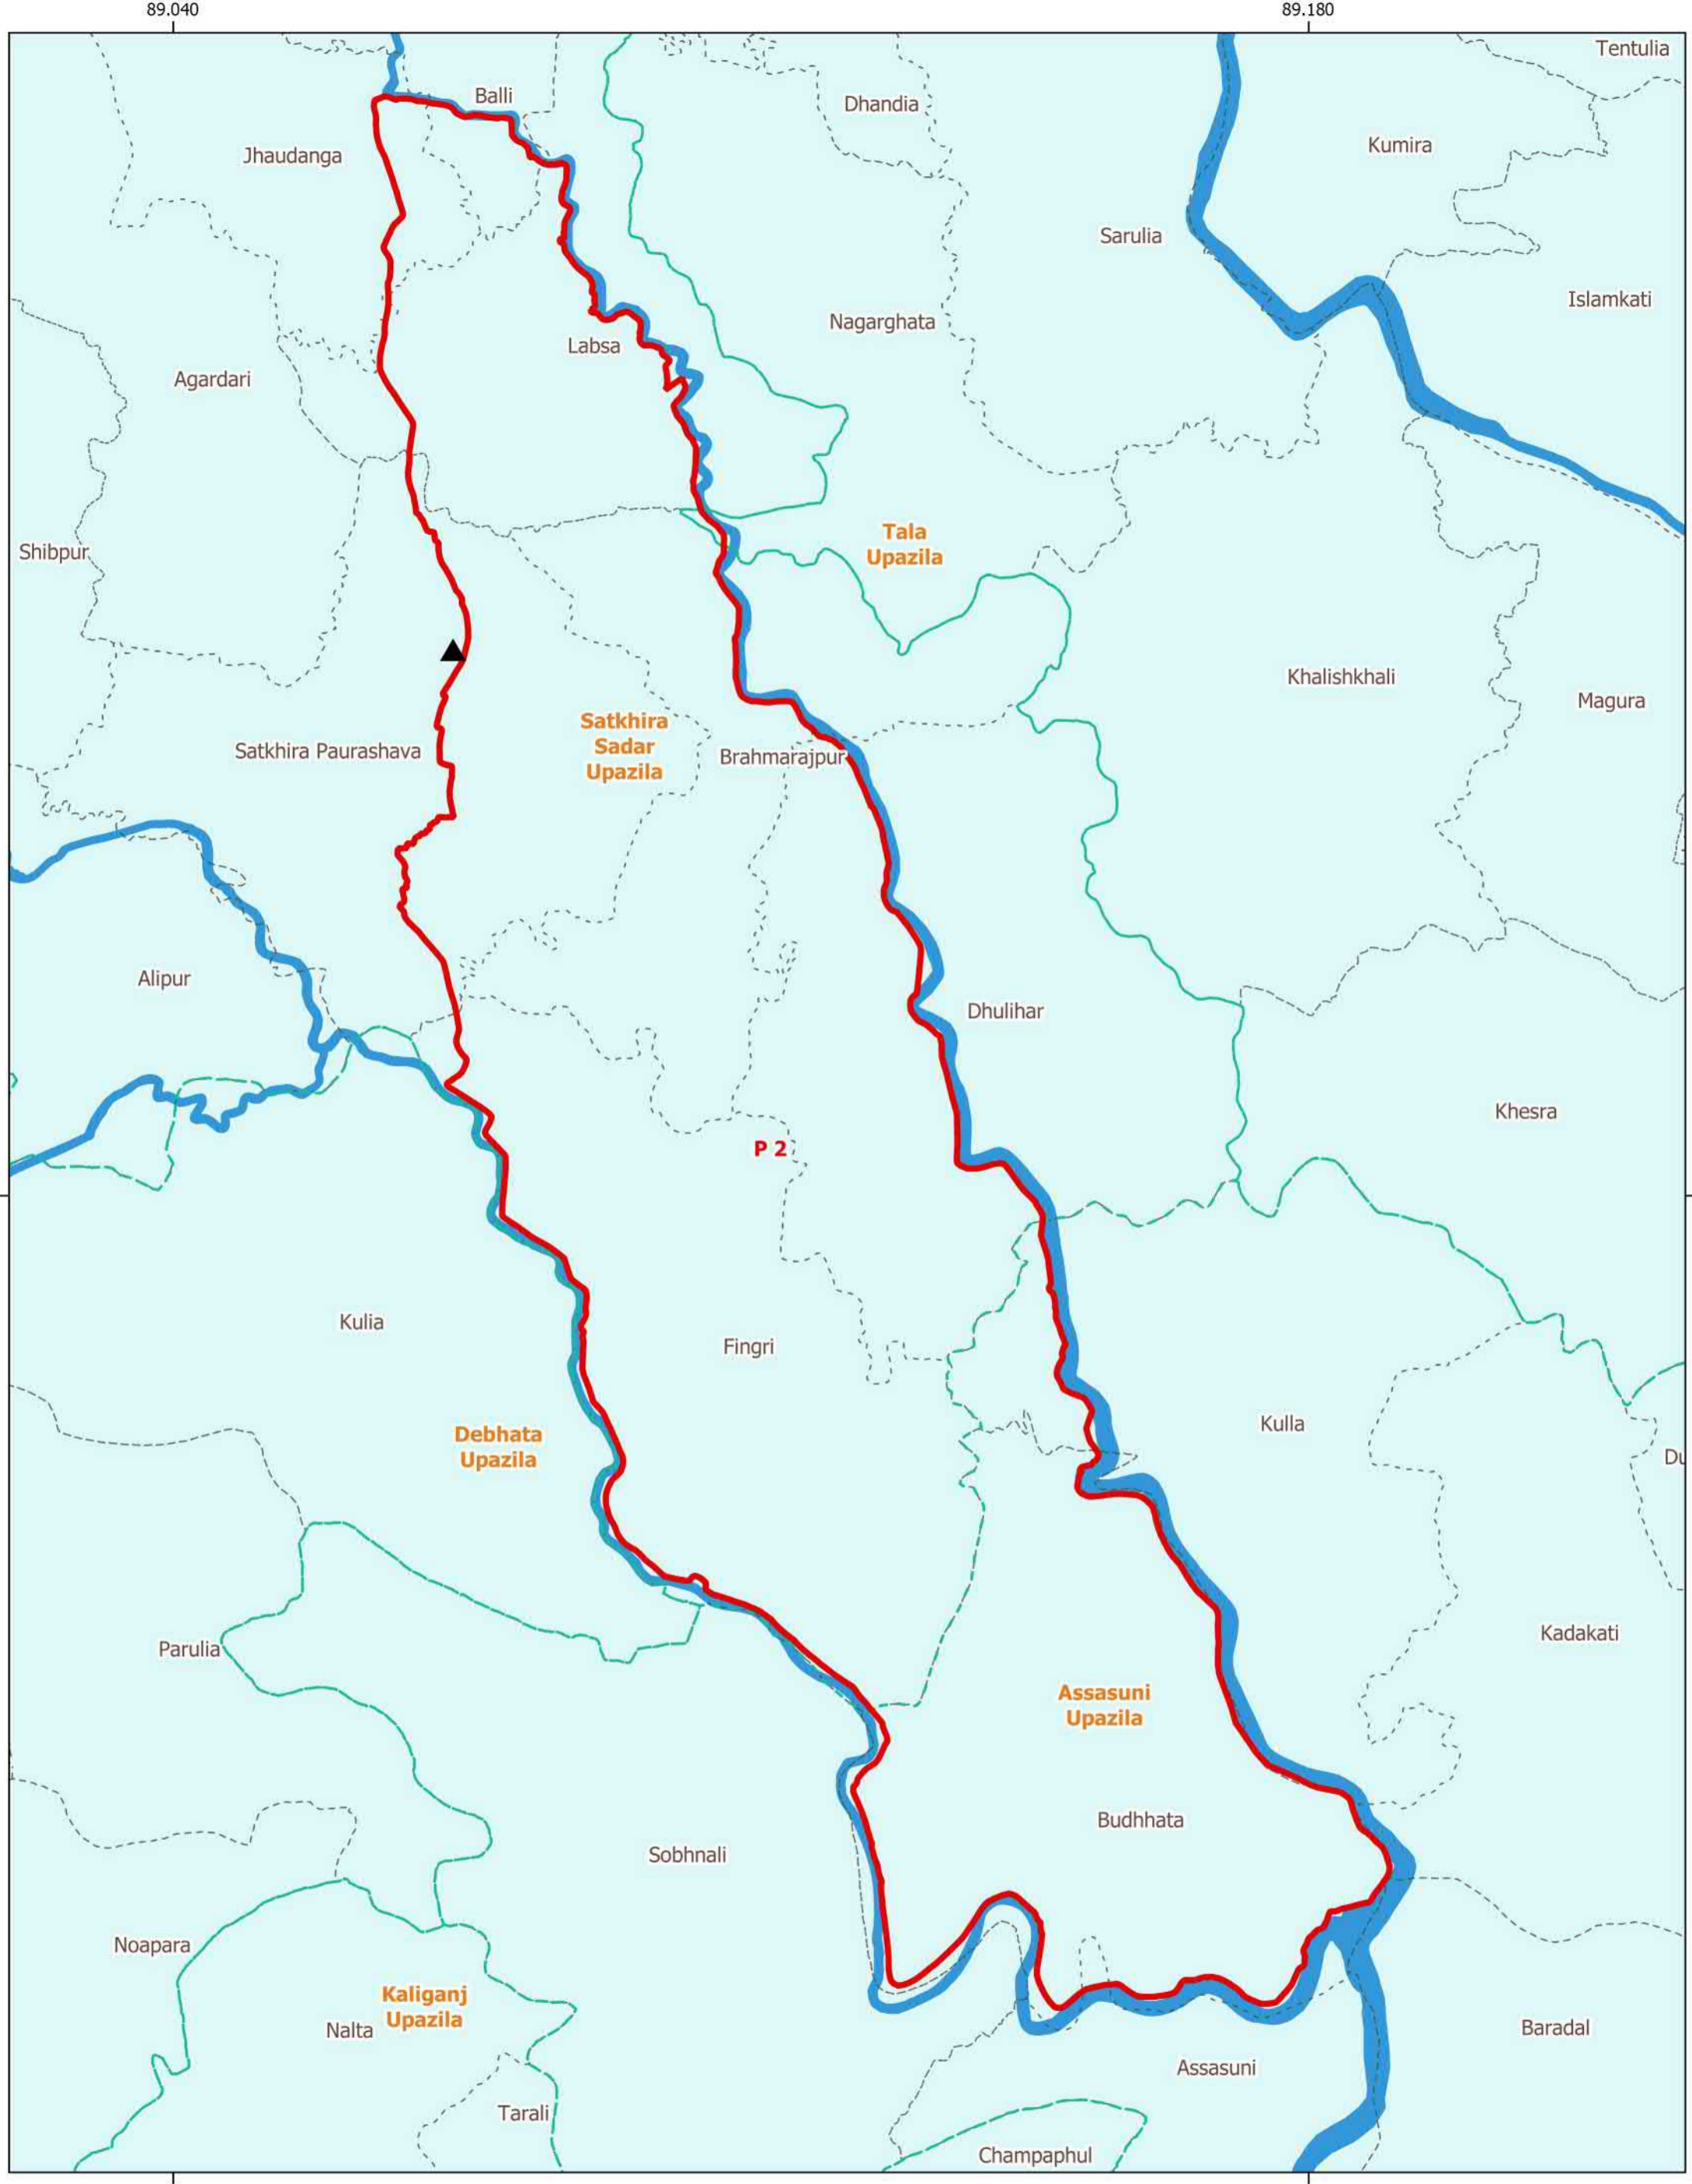

Legend

- District HQ
- Polder Boundary
- District Boundary
- Upazila Boundary
- Union Boundary

Districts

- Narail
- Bagerhat
- Jashore
- Khulna
- Satkhira

Legend

District HQ	District Boundary	Districts
Polder Boundary	Upazila Boundary	Satkhira
	Outfall	

0 2500 5000 m

Legend

<ul style="list-style-type: none"> District HQ Polder Boundary District Boundary 	<ul style="list-style-type: none"> Upazila Boundary Union Boundary Rivers 	<p>Districts</p> <ul style="list-style-type: none"> Bhola Barguna
--	---	--

Patuakhali

Legend

-  Sea Beach
-  Polder Boundary
-  District Boundary
-  Upazila Boundary
-  Union Boundary

Districts

-  Barguna
-  Patuakhali

0 2500 5000 m

BAY OF BENGAL